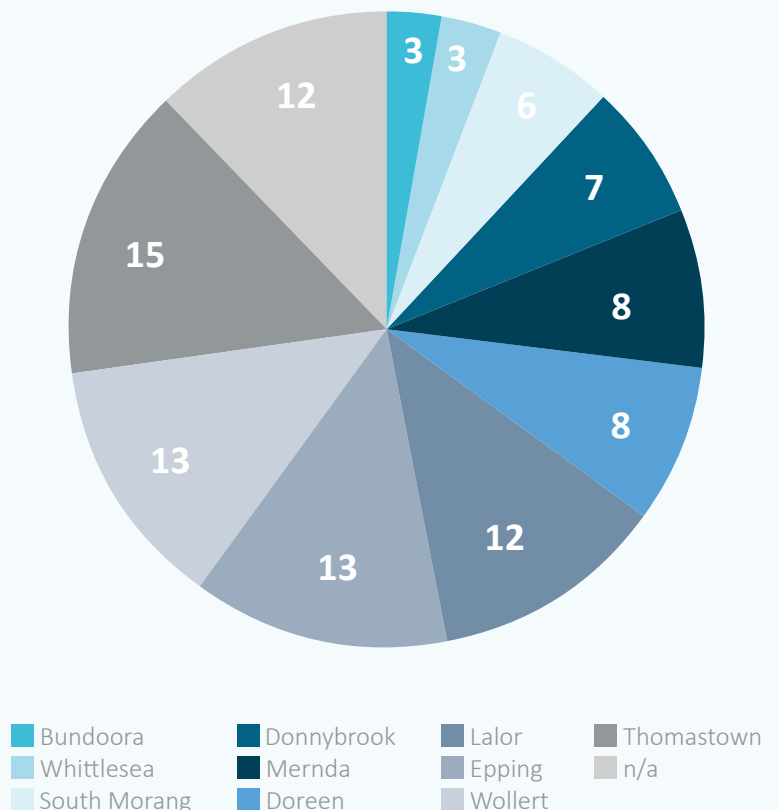

Percentage of enquiries by suburb

■ % of query