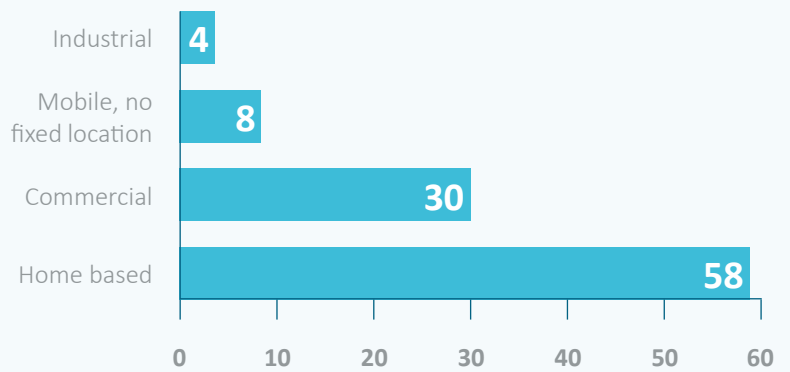

39.8%

Top-ranked eNews story:
Announcement of
Business Awards Finalists

199
clicks

Business Concierge

Number of enquiries handled

84

PERCENTAGE OF ENQUIRIES BY SECTOR

Accommodation 1	Car Sales 2
Education 1	Massage 2
Entertainment 1	Retail Shop 4
Animal Care 1	Community Support 6
Industrial 1	Beauty 16
Food Manufacturing 2	Food 47

Business types, commercial, industrial and home-based

■ % type of premises

Percentage of enquiries by suburb

■ % of query

Investment and growth

Investment Attraction

NUMBER OF
BUSINESSES RELOCATING INTO
CITY OF WHITTLESEA: