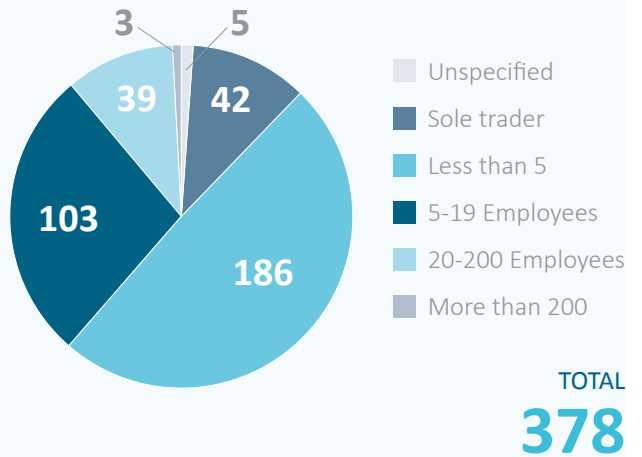

Business size

MEMBER BY NUMBER OF EMPLOYEES

Business e-News

Number of subscribers

2843
(average)

Click rate
(avg over 3 months)

4.4%

Open rate
(avg over 3 months)

39.8%

Top-ranked eNews story:
Announcement of
Business Awards Finalists

199
clicks