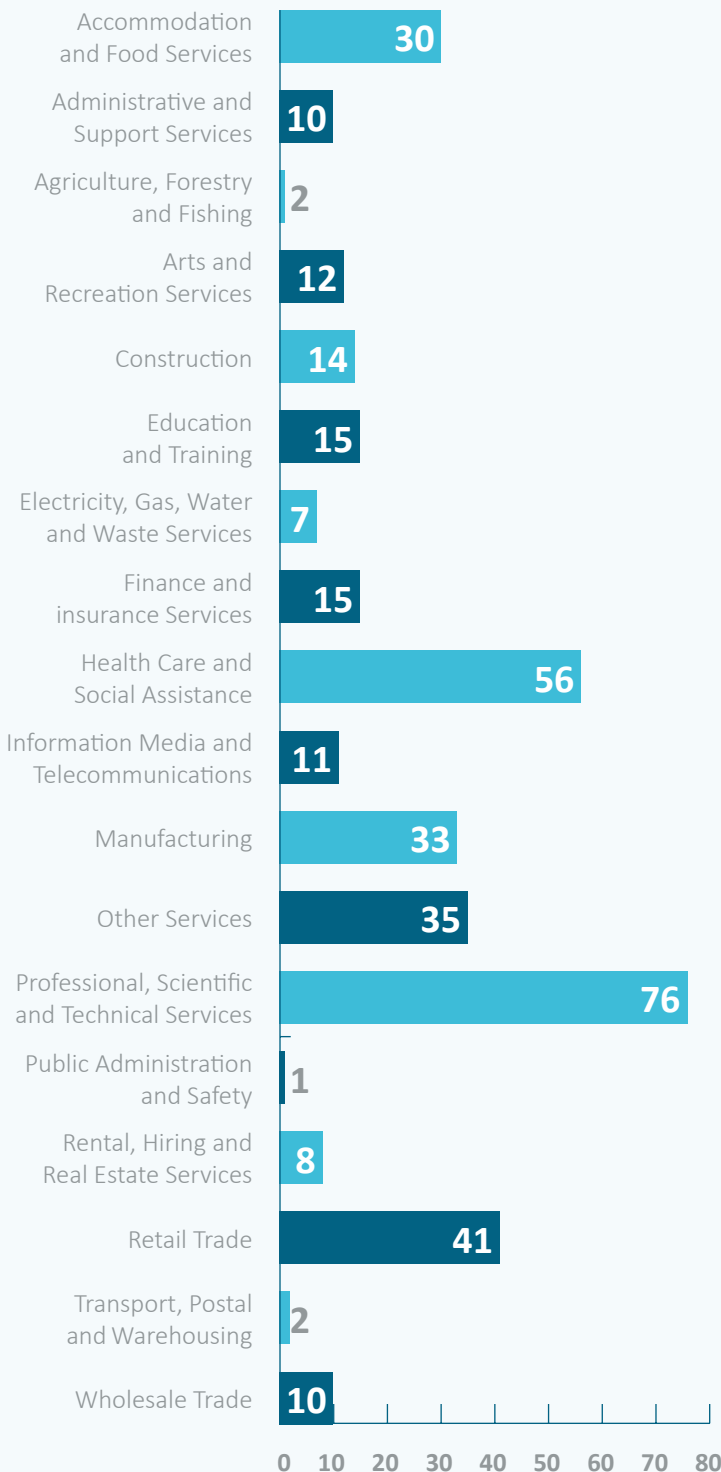

The report highlights key trends, which can be used, to help guide Council's response and support available to the existing and future business community.

The data is reported each quarter and used to monitor how the local economy is performing.

The snapshot has two components

Business Support

(this data will be reviewed and updated on an annual basis)

- Business network
- Business size
- Business E-News
- Business Concierge
- Business types, commercial, industrial and home-based
- Percentage of enquiries by suburb

Investment and growth

- Investment Attraction
- Enquiries into suburbs

Business Support

Business network

Number of members

378

Breakdown by industry sector

MEMBERS BY INDUSTRY