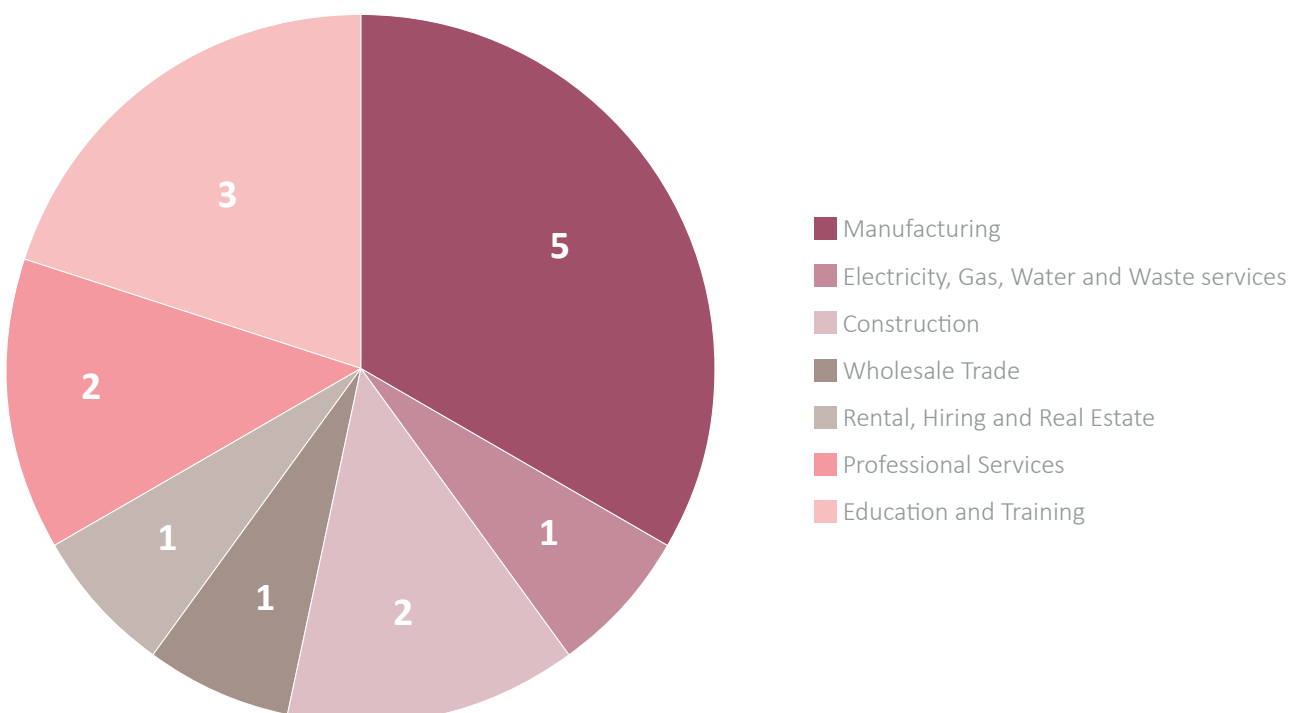

Enquiries into sectors