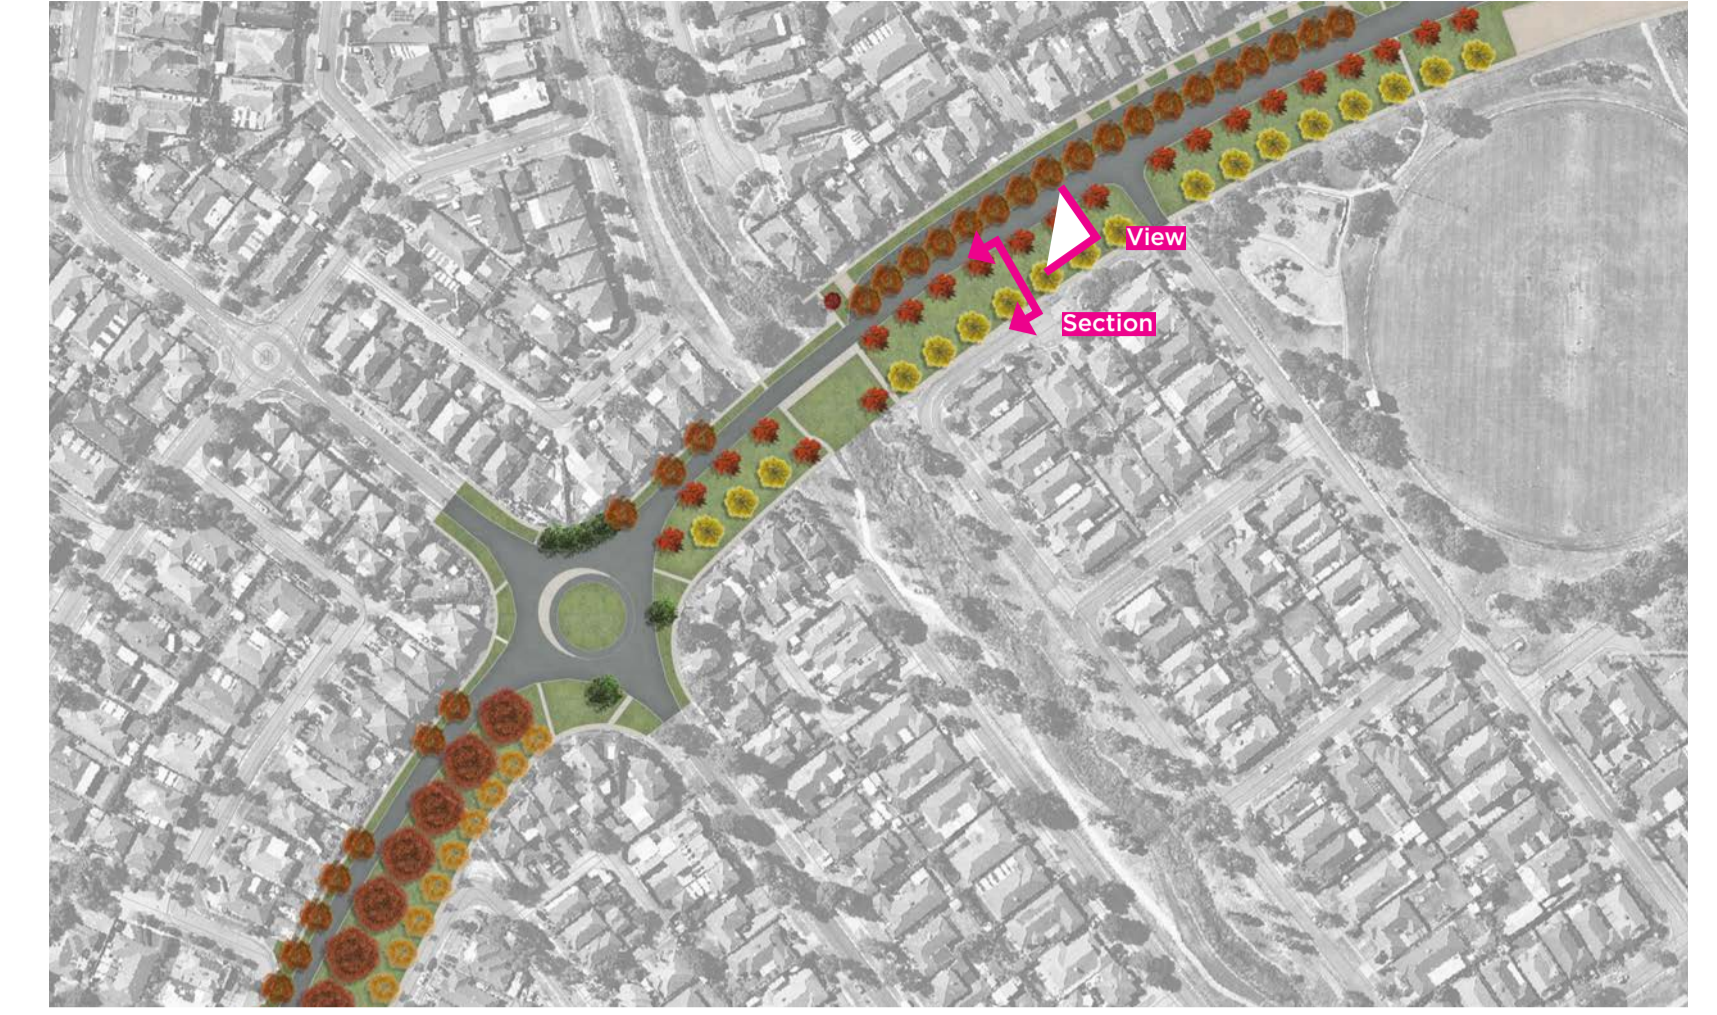

Indicative visualisation with proposed trees

Indicative street section with proposed trees

Key plan

Legend

-  Acer rubrum
-  Corymbia ficifolia "Red Flame"
-  Gleditsia triacanthos "Sunburst"
-  Platanus orientalis "Digitata"

The Lakes Boulevard - Pretty Valley Grove to Twin River Dr

Indicative visualisation with proposed trees

Indicative street section with proposed trees

Key plan

Legend

-  Quercus shumardii
-  Acer rubrum
-  Platanus x acerifolia
-  Other species (Existing tree)

The Lakes Boulevard - Darius Terrace to St Claire Ave