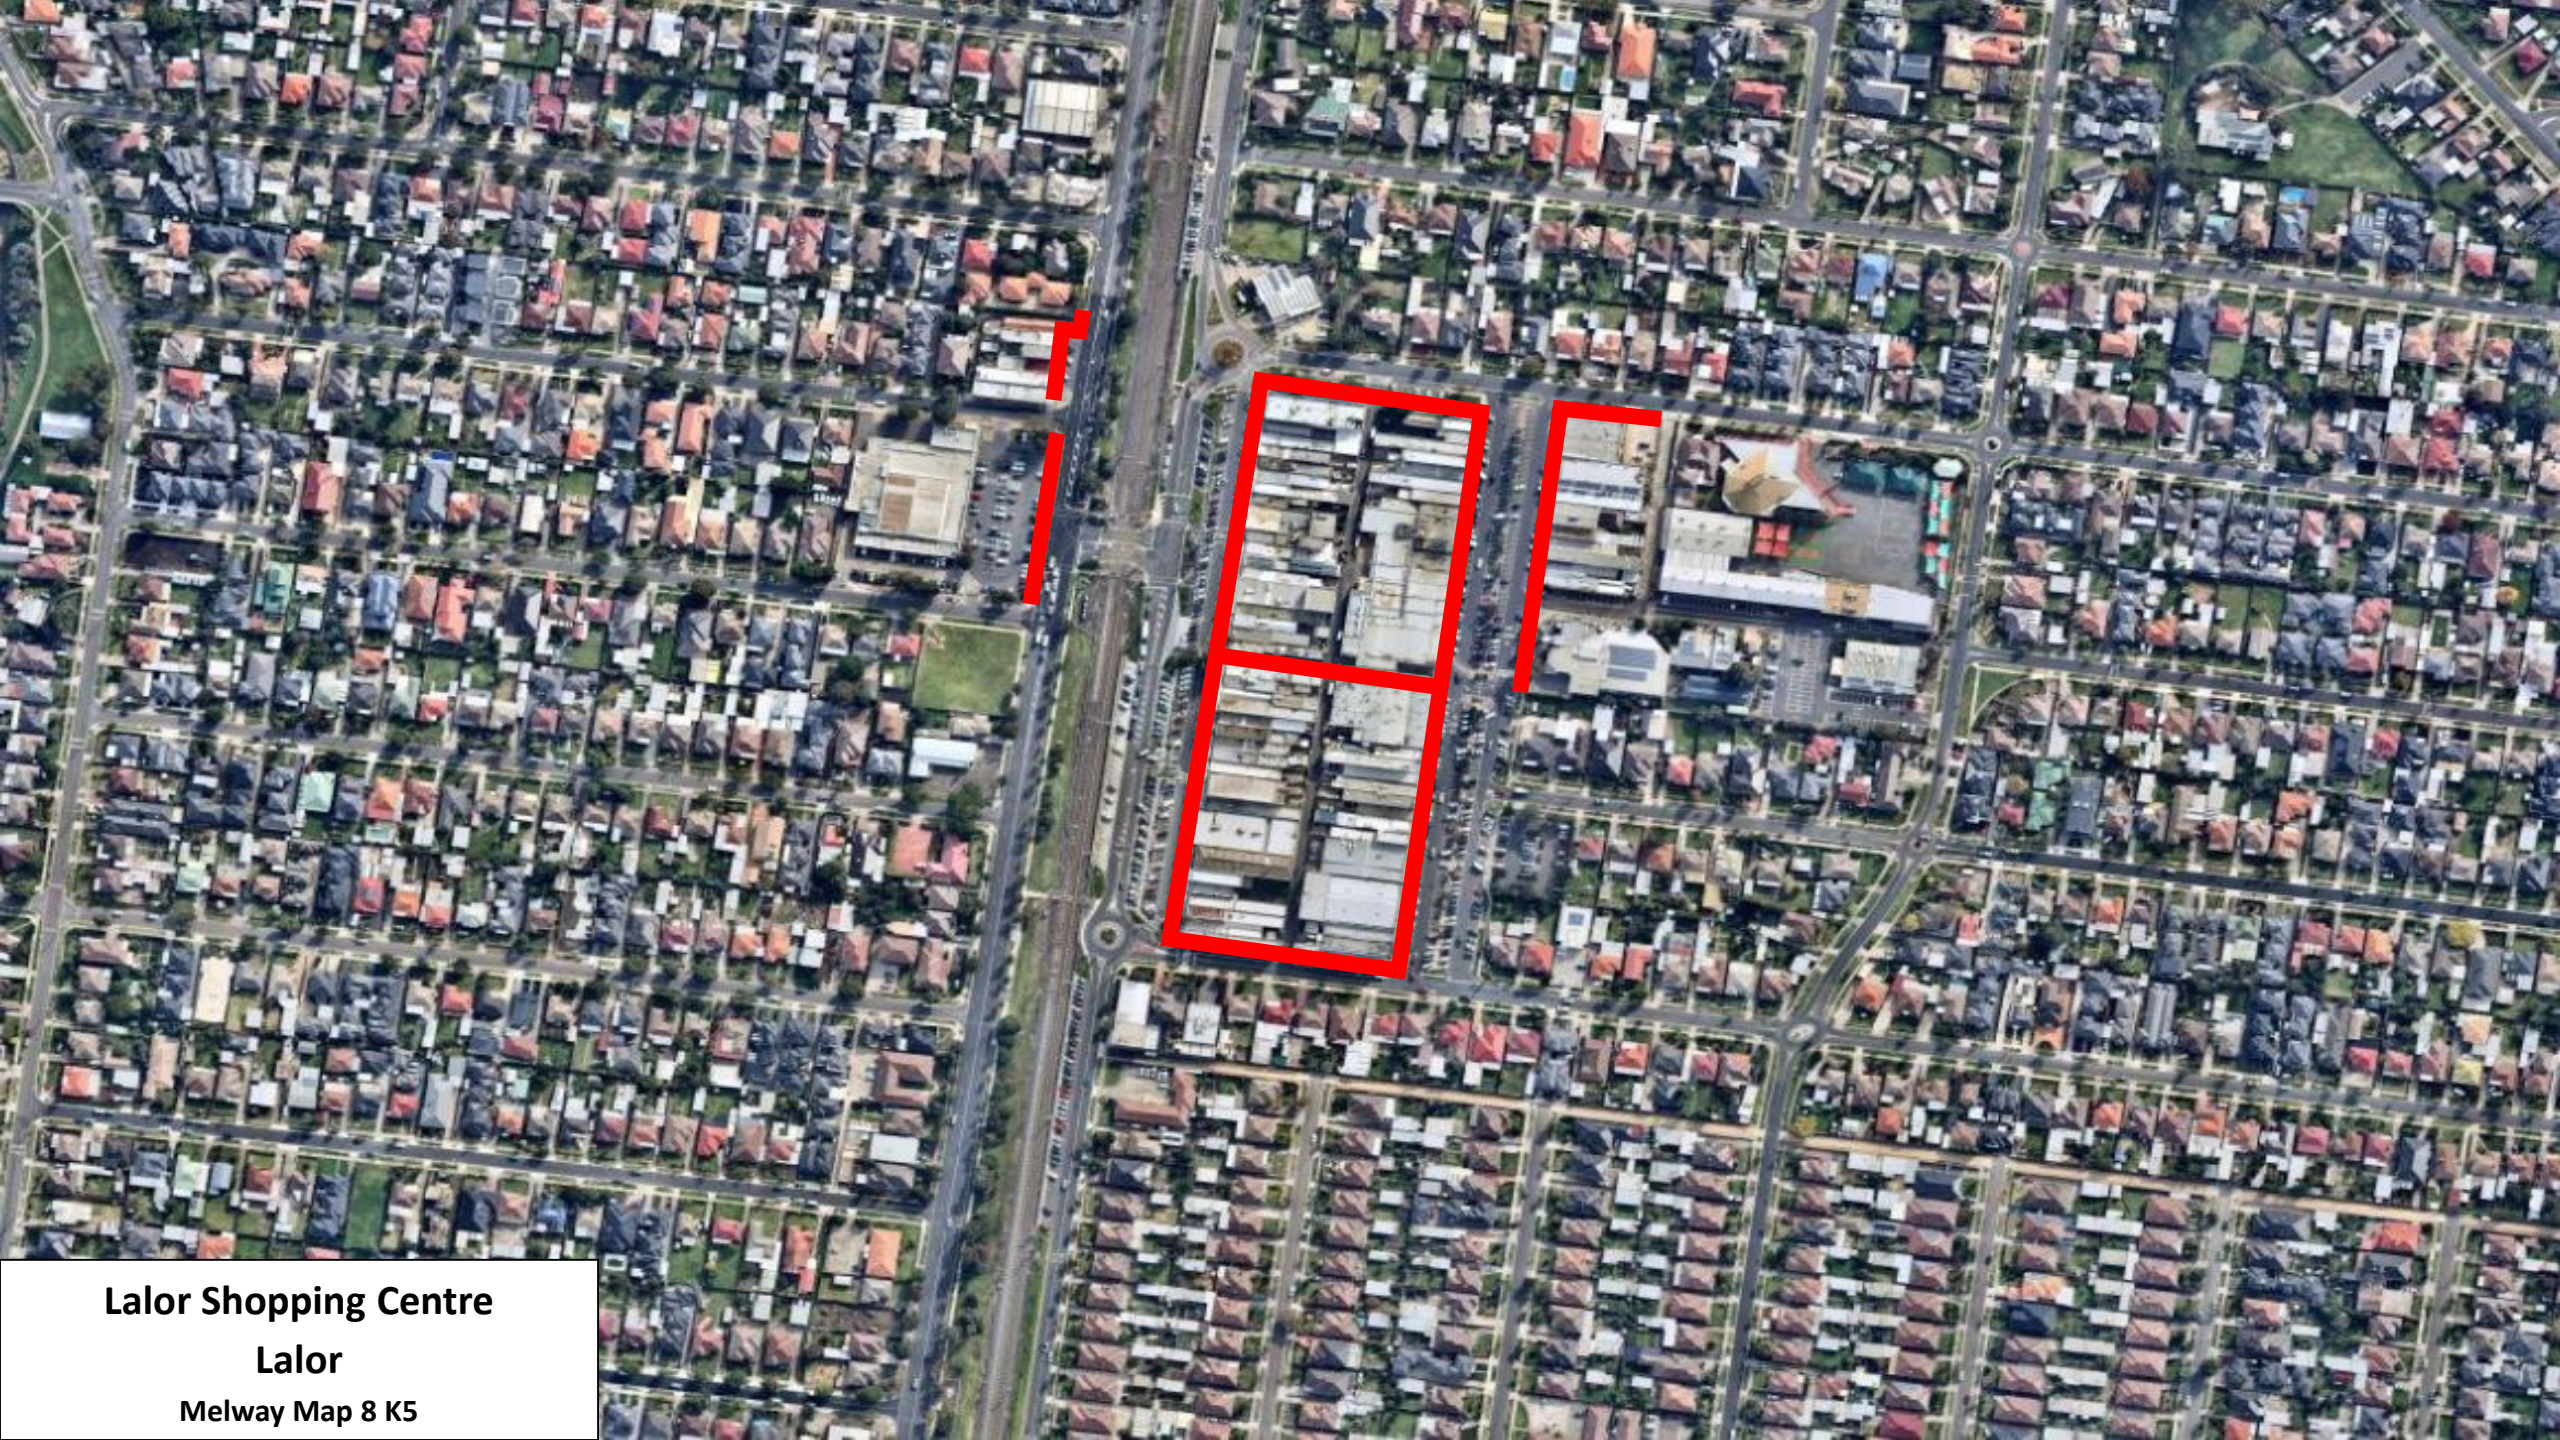

Lalor Shopping Centre

Lalor

Melway Map 8 K5