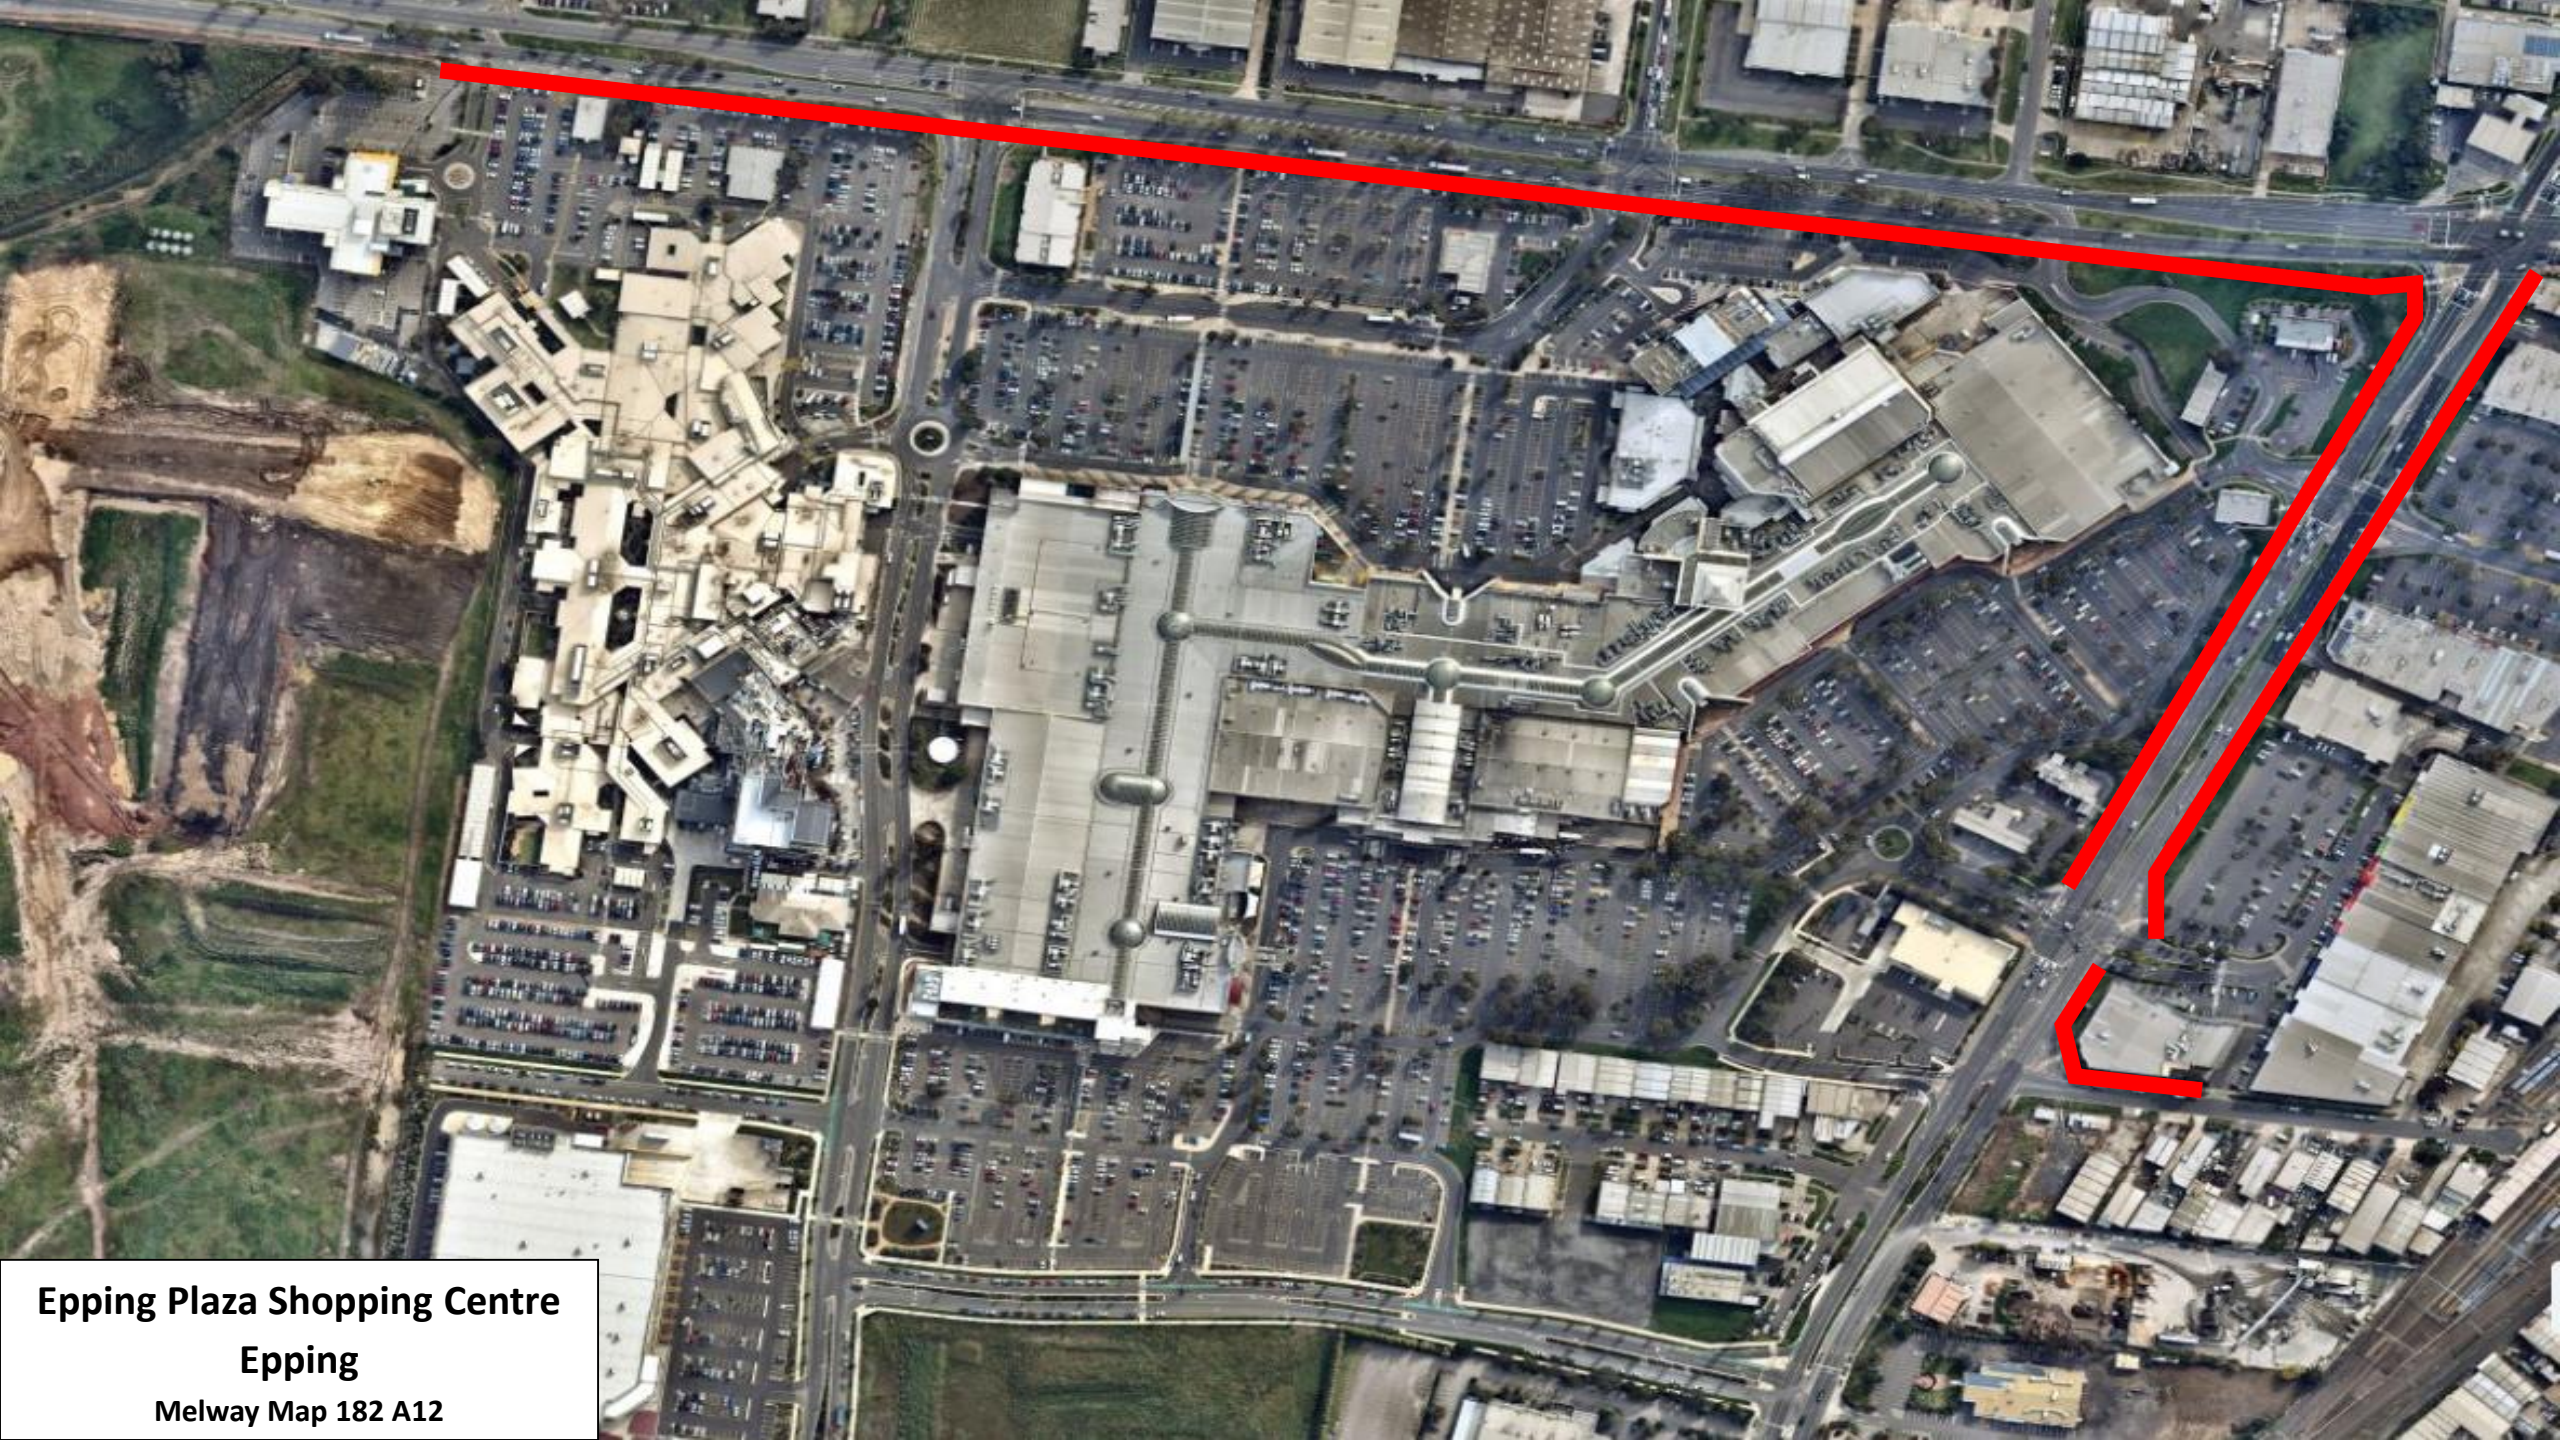

Epping Plaza Shopping Centre
Epping
Melway Map 182 A12