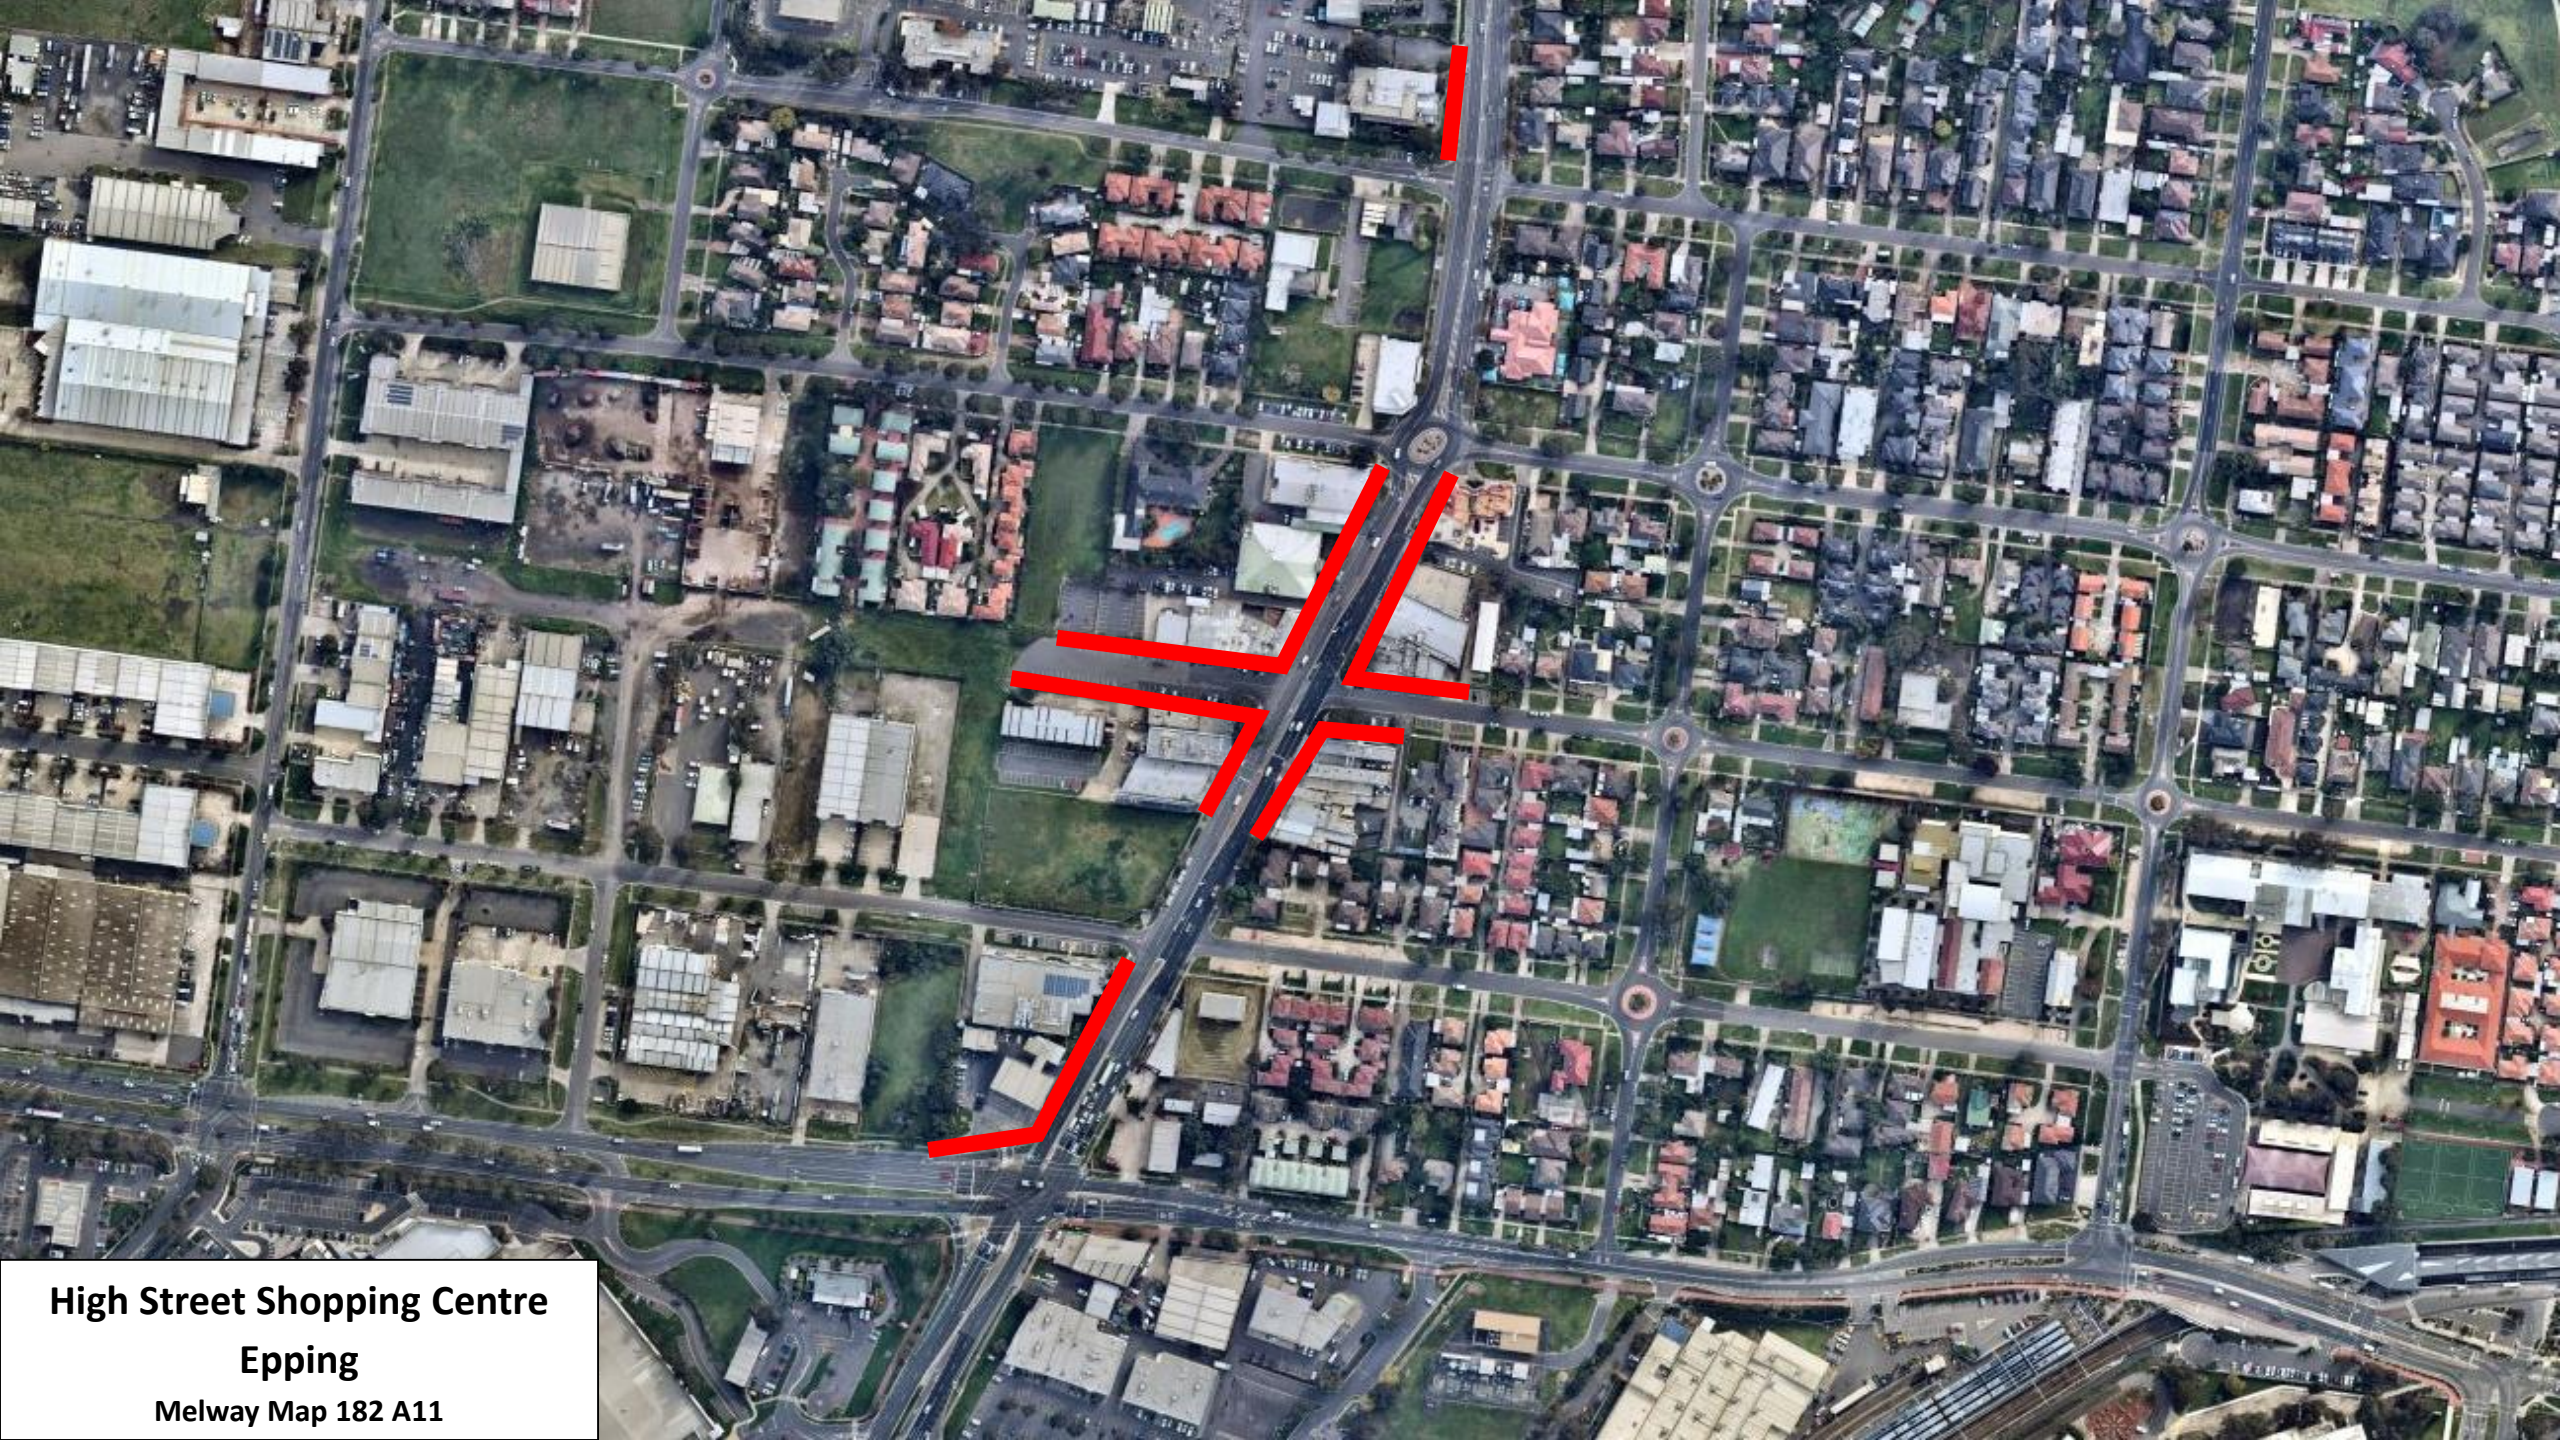

High Street Shopping Centre
Epping
Melway Map 182 A11