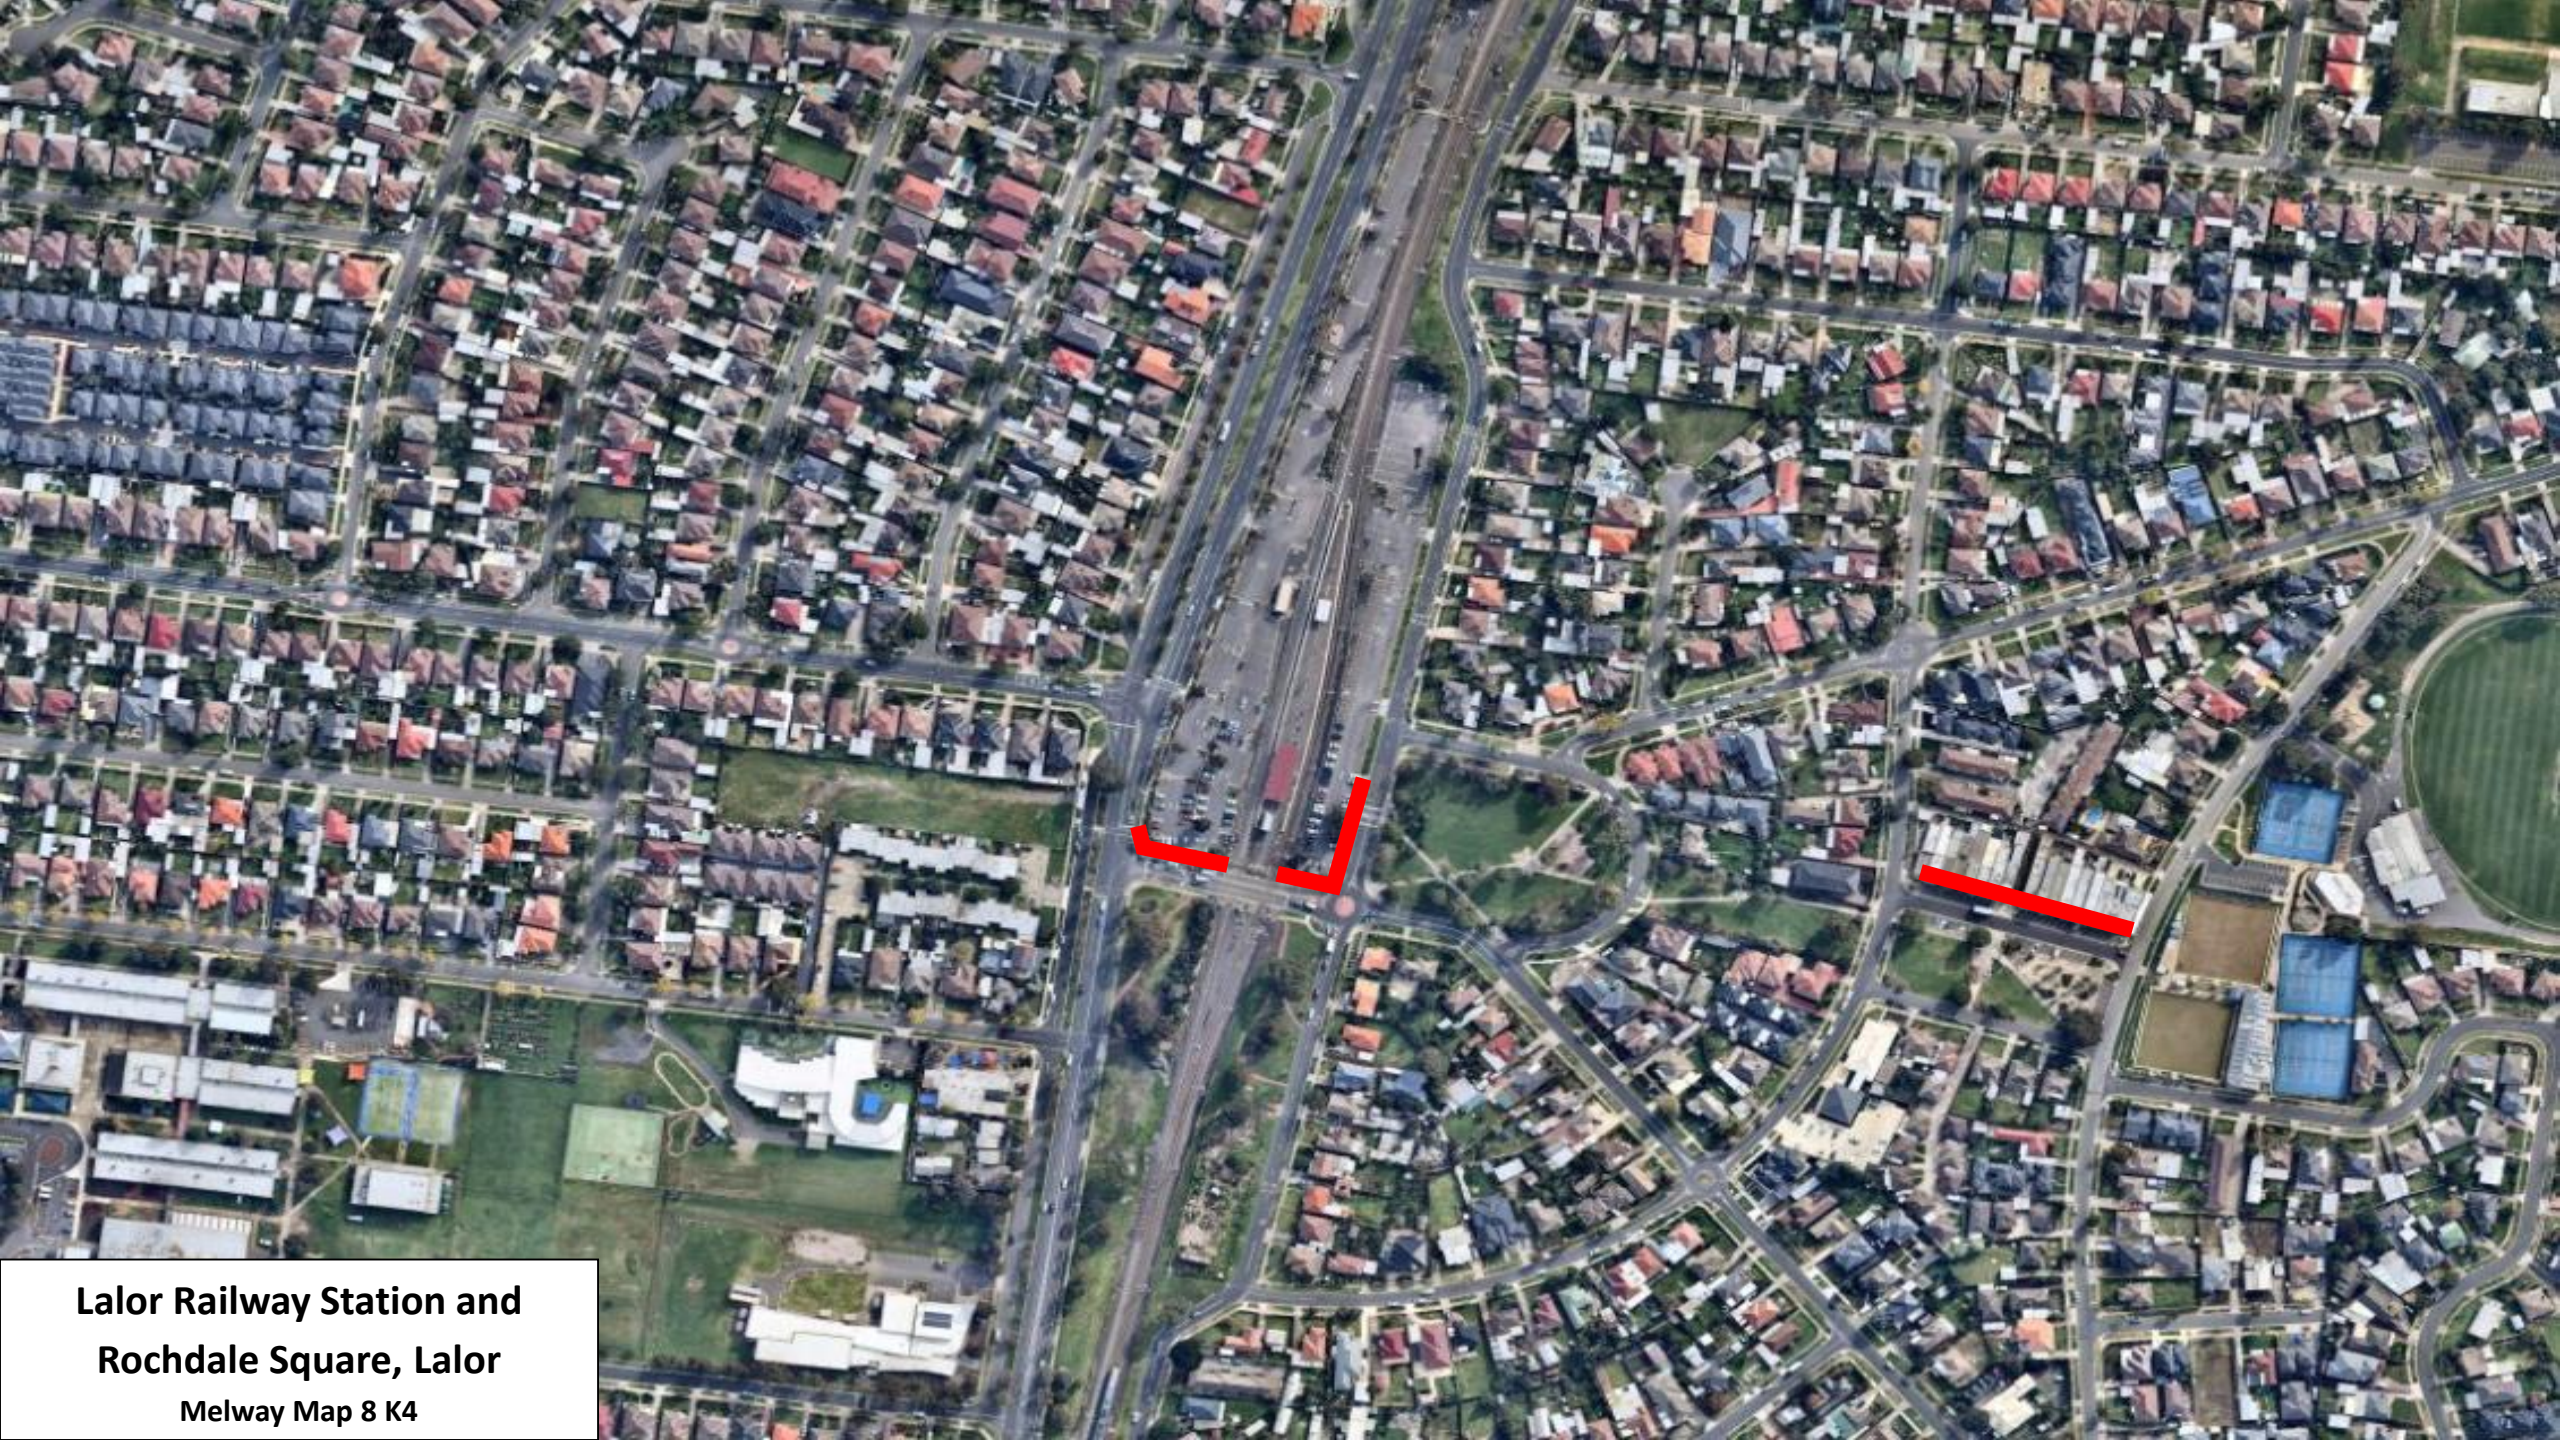

Attachment 2: Pathway - Hierarchy 1

Register of Public Roads

Legend

The red shaded areas on each map denote Pathway - Hierarchy 1

South Morang Railway Station
South Morang
Melway Map 183 A11

Epping Railway Station
Epping
Melway Map 182 C12

**Loral Railway Station and
Rochdale Square, Loral**
Melway Map 8 K4

Thomastown Railway Station
Thomastown
Melway Map J7

Keon Park Railway Station
Thomastown
Melway Map 8 J11

Plenty Road Tram Terminus
Bundoora
Melway Map 10 B7