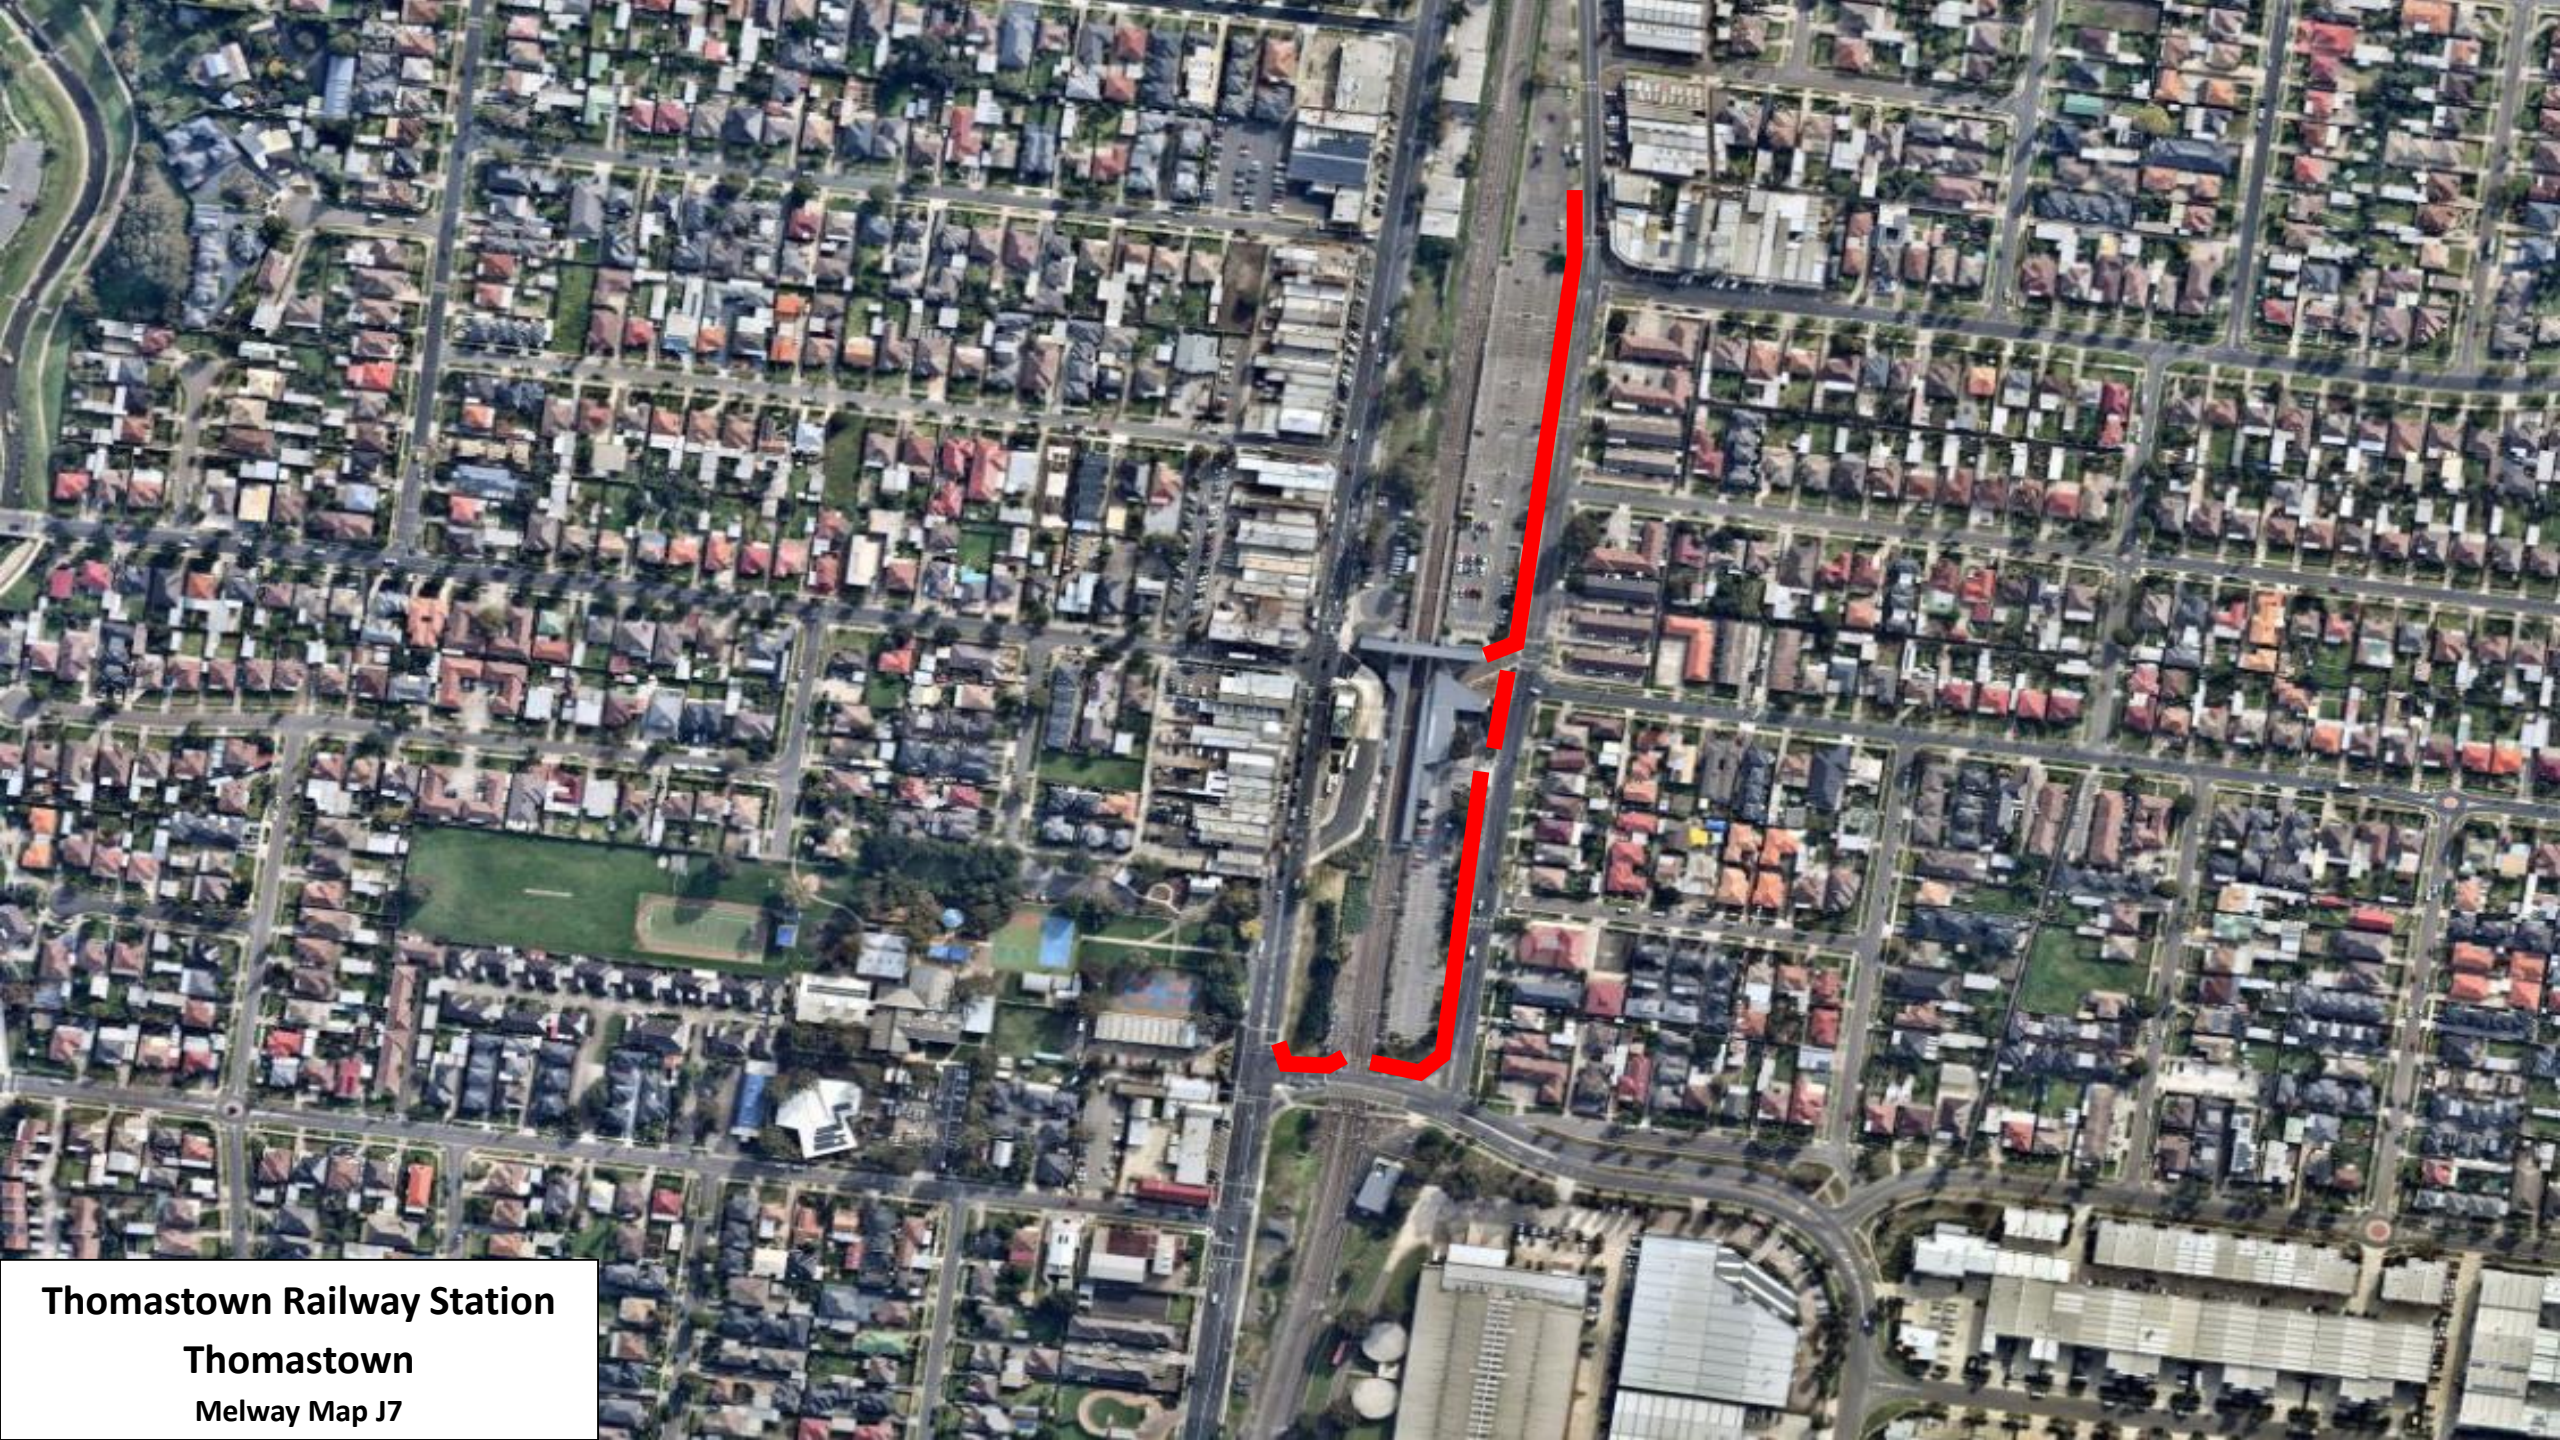

Attachment 2: Pathway - Hierarchy 1

Register of Public Roads

Legend

The red shaded areas on each map denote Pathway - Hierarchy 1

South Morang Railway Station
South Morang
Melway Map 183 A11

Epping Railway Station
Epping
Melway Map 182 C12

**Loral Railway Station and
Rochdale Square, Loral**
Melway Map 8 K4

Thomastown Railway Station
Thomastown
Melway Map J7

Keon Park Railway Station
Thomastown
Melway Map 8 J11

Plenty Road Tram Terminus
Bundoora
Melway Map 10 B7