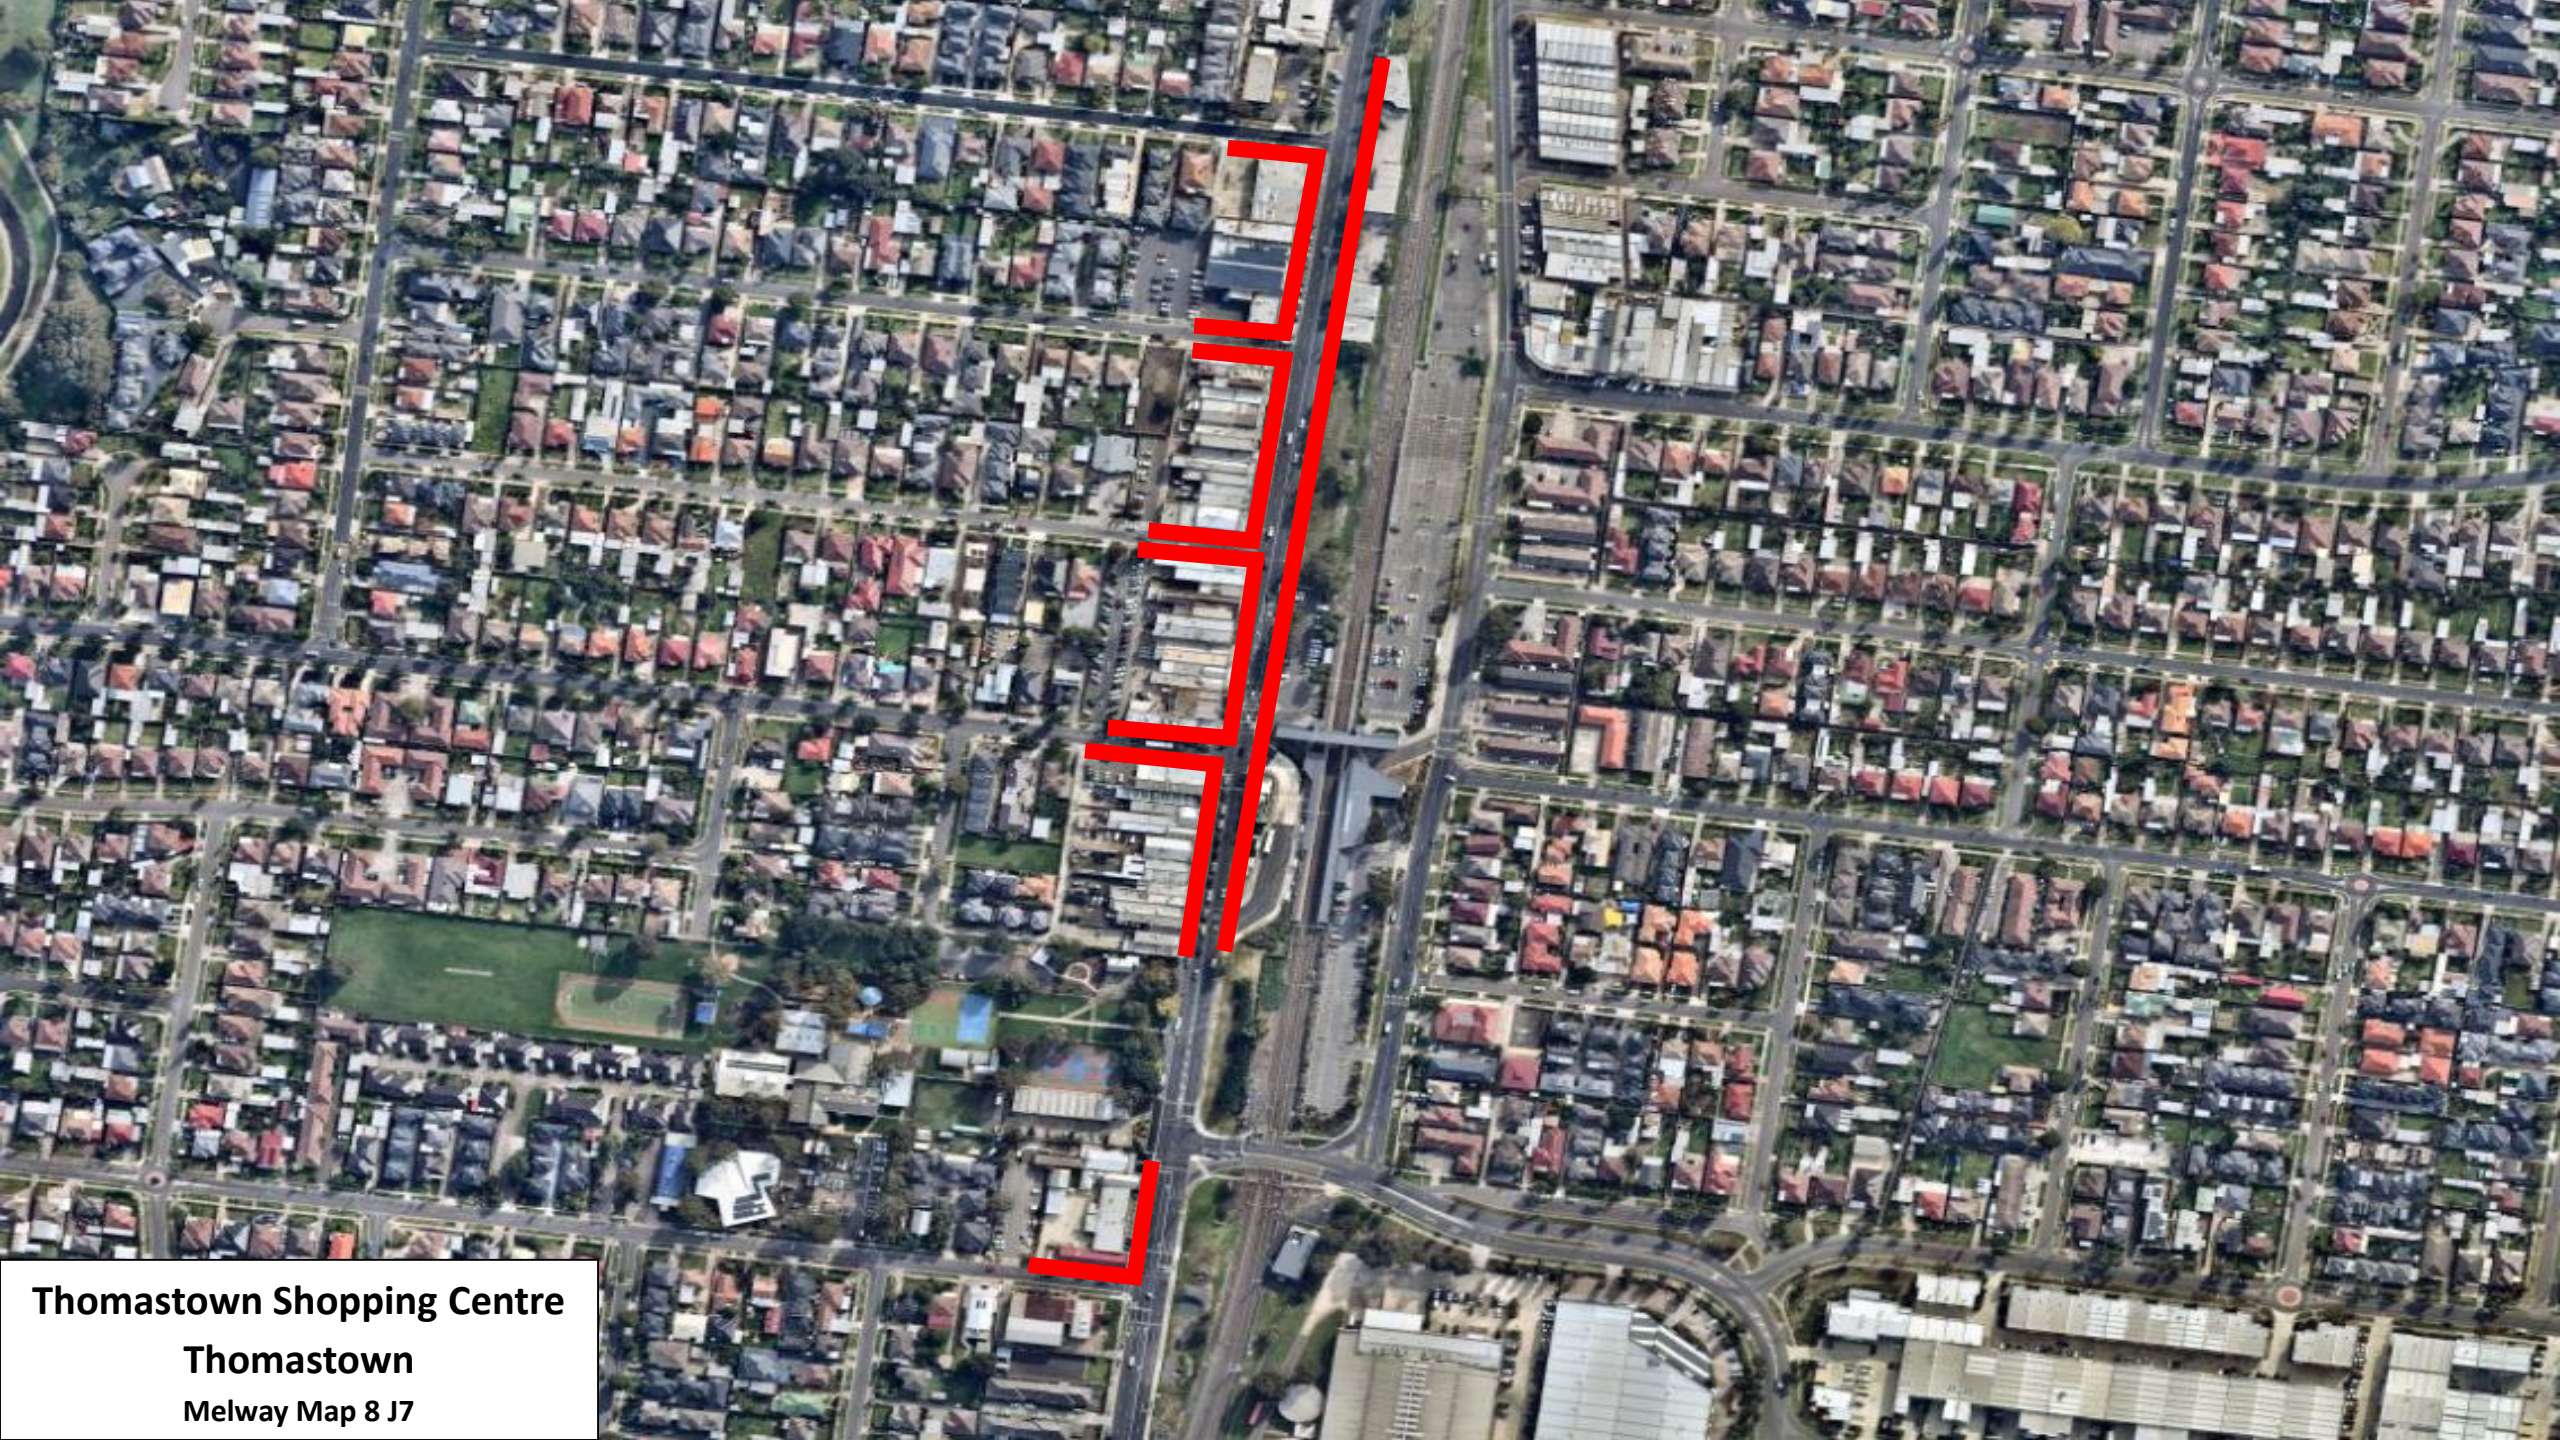

Thomastown Shopping Centre
Thomastown
Melway Map 8 J7