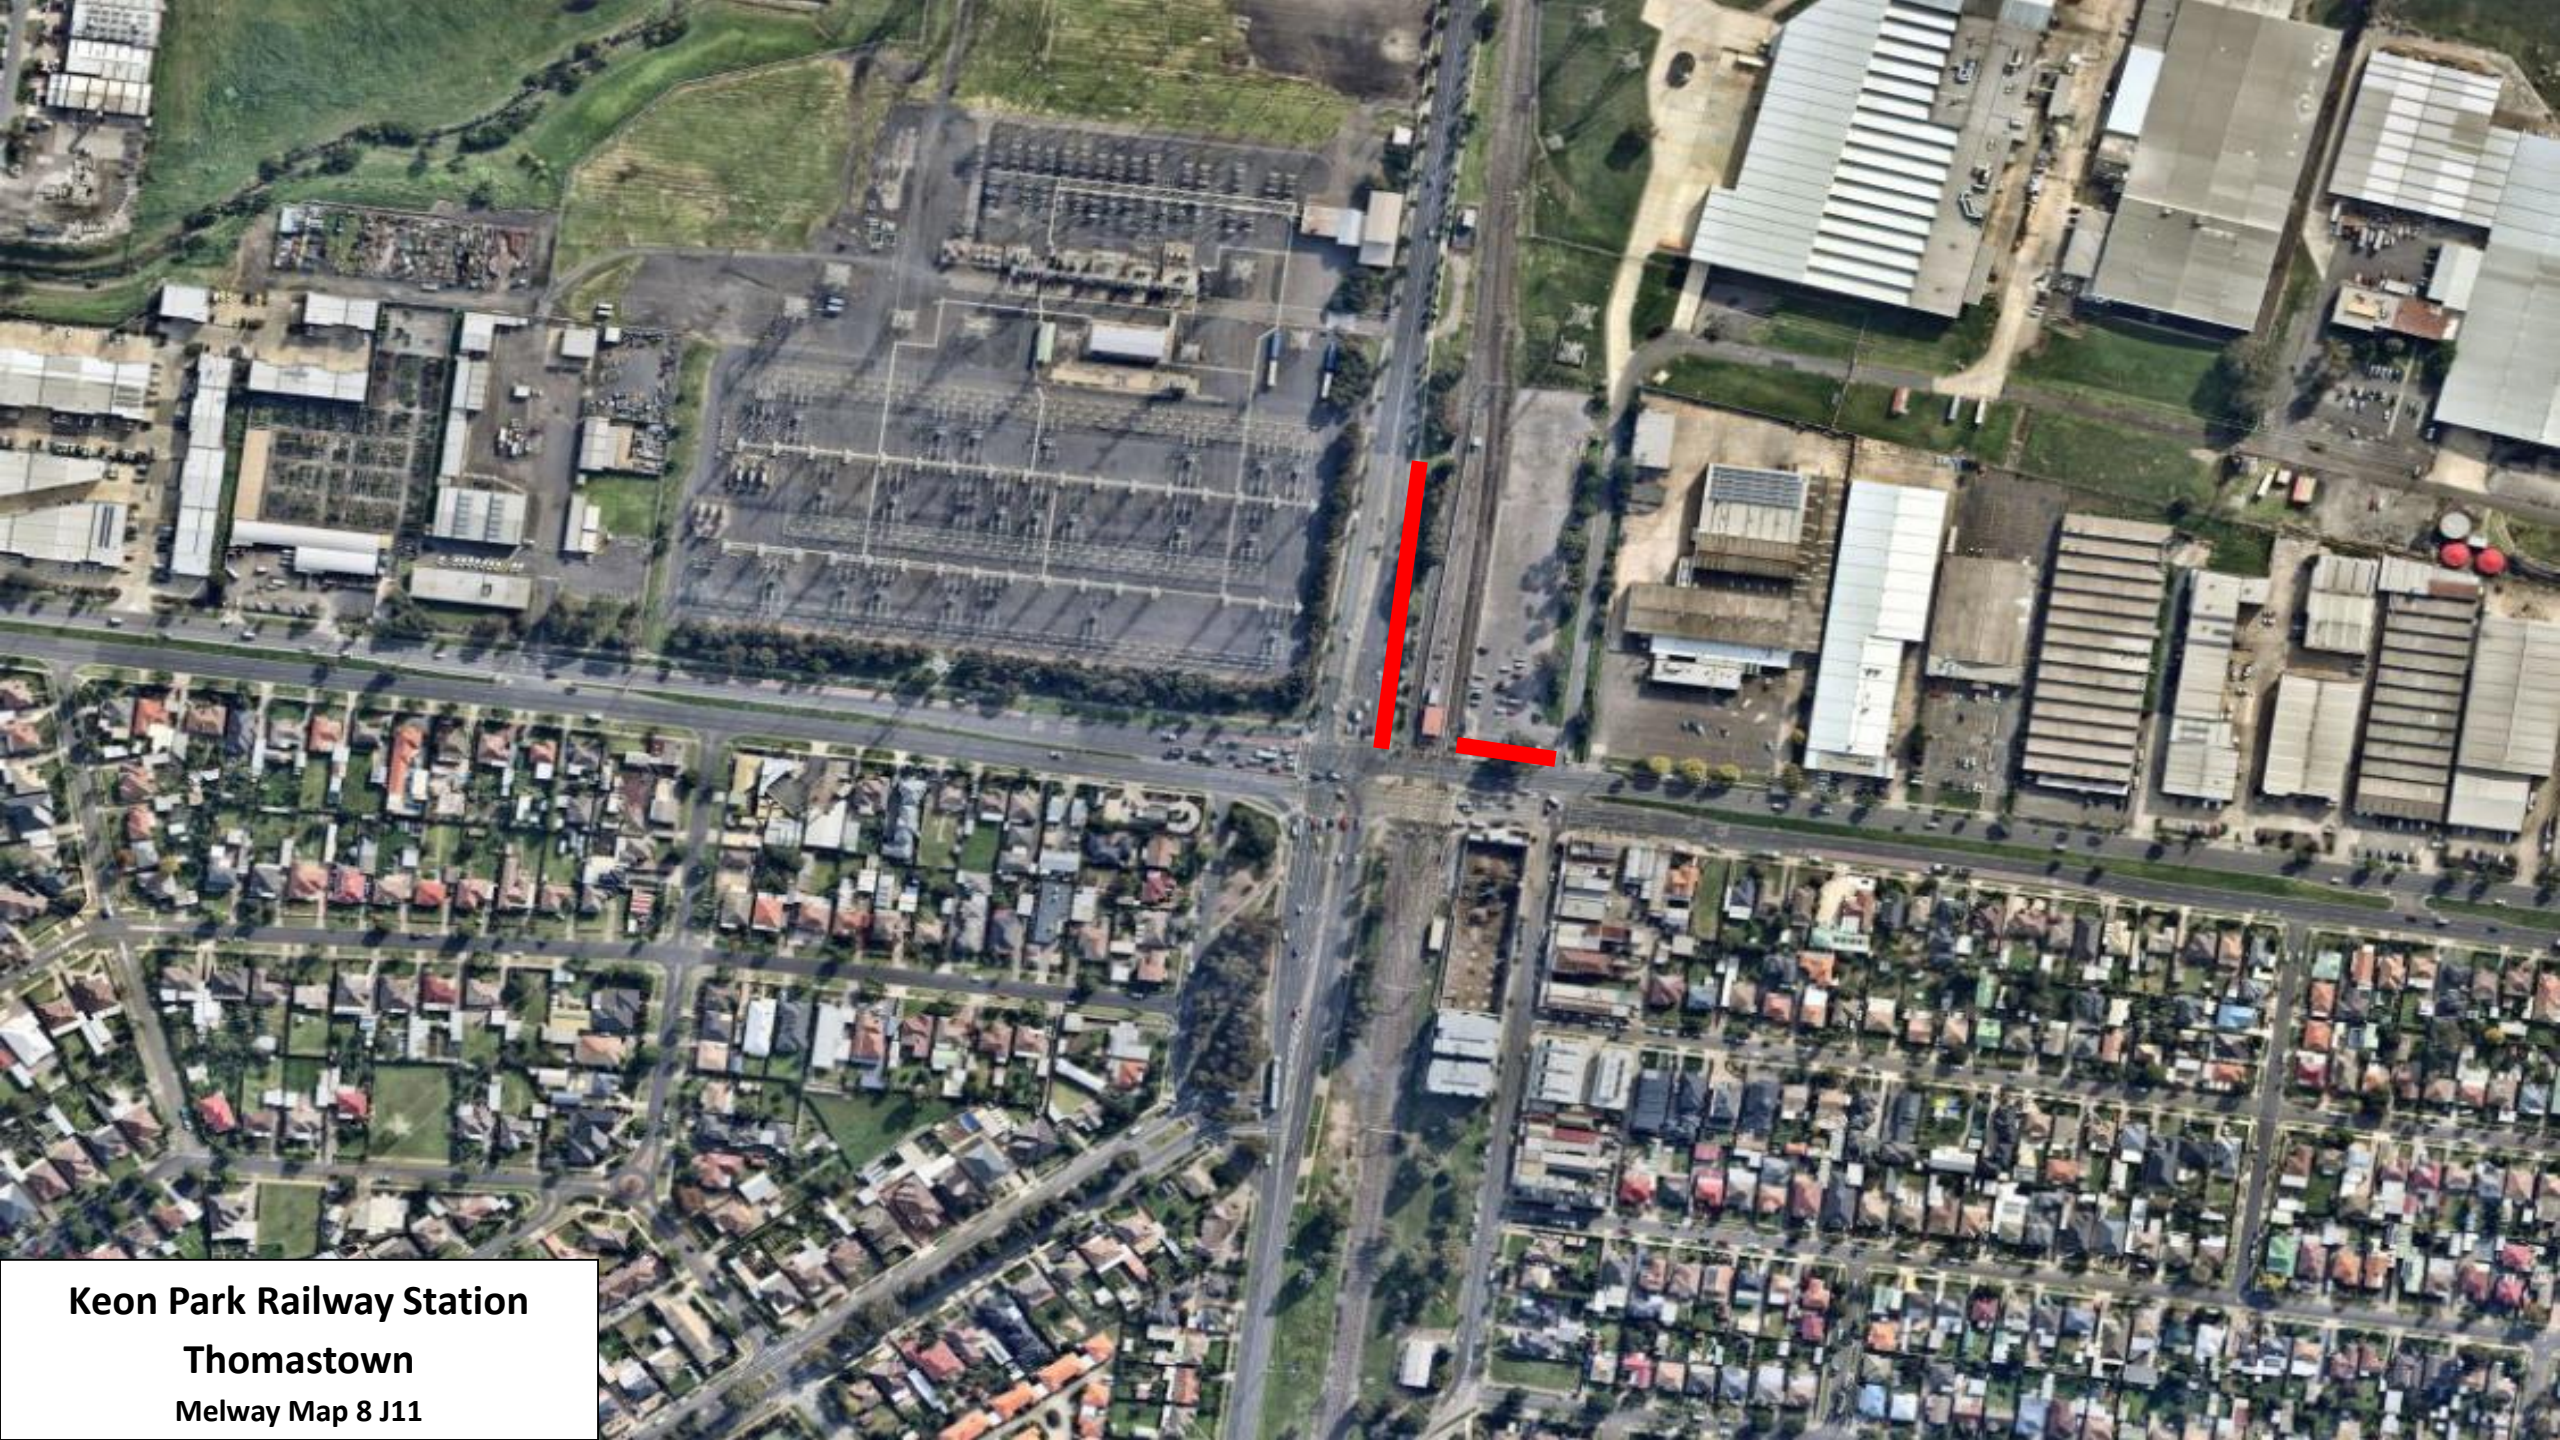

Attachment 2: Pathway - Hierarchy 1

Register of Public Roads

Legend

The red shaded areas on each map denote Pathway - Hierarchy 1

South Morang Railway Station
South Morang
Melway Map 183 A11

Epping Railway Station
Epping
Melway Map 182 C12

**Loral Railway Station and
Rochdale Square, Loral**
Melway Map 8 K4

Thomastown Railway Station
Thomastown
Melway Map J7

Keon Park Railway Station
Thomastown
Melway Map 8 J11

Plenty Road Tram Terminus
Bundoora
Melway Map 10 B7