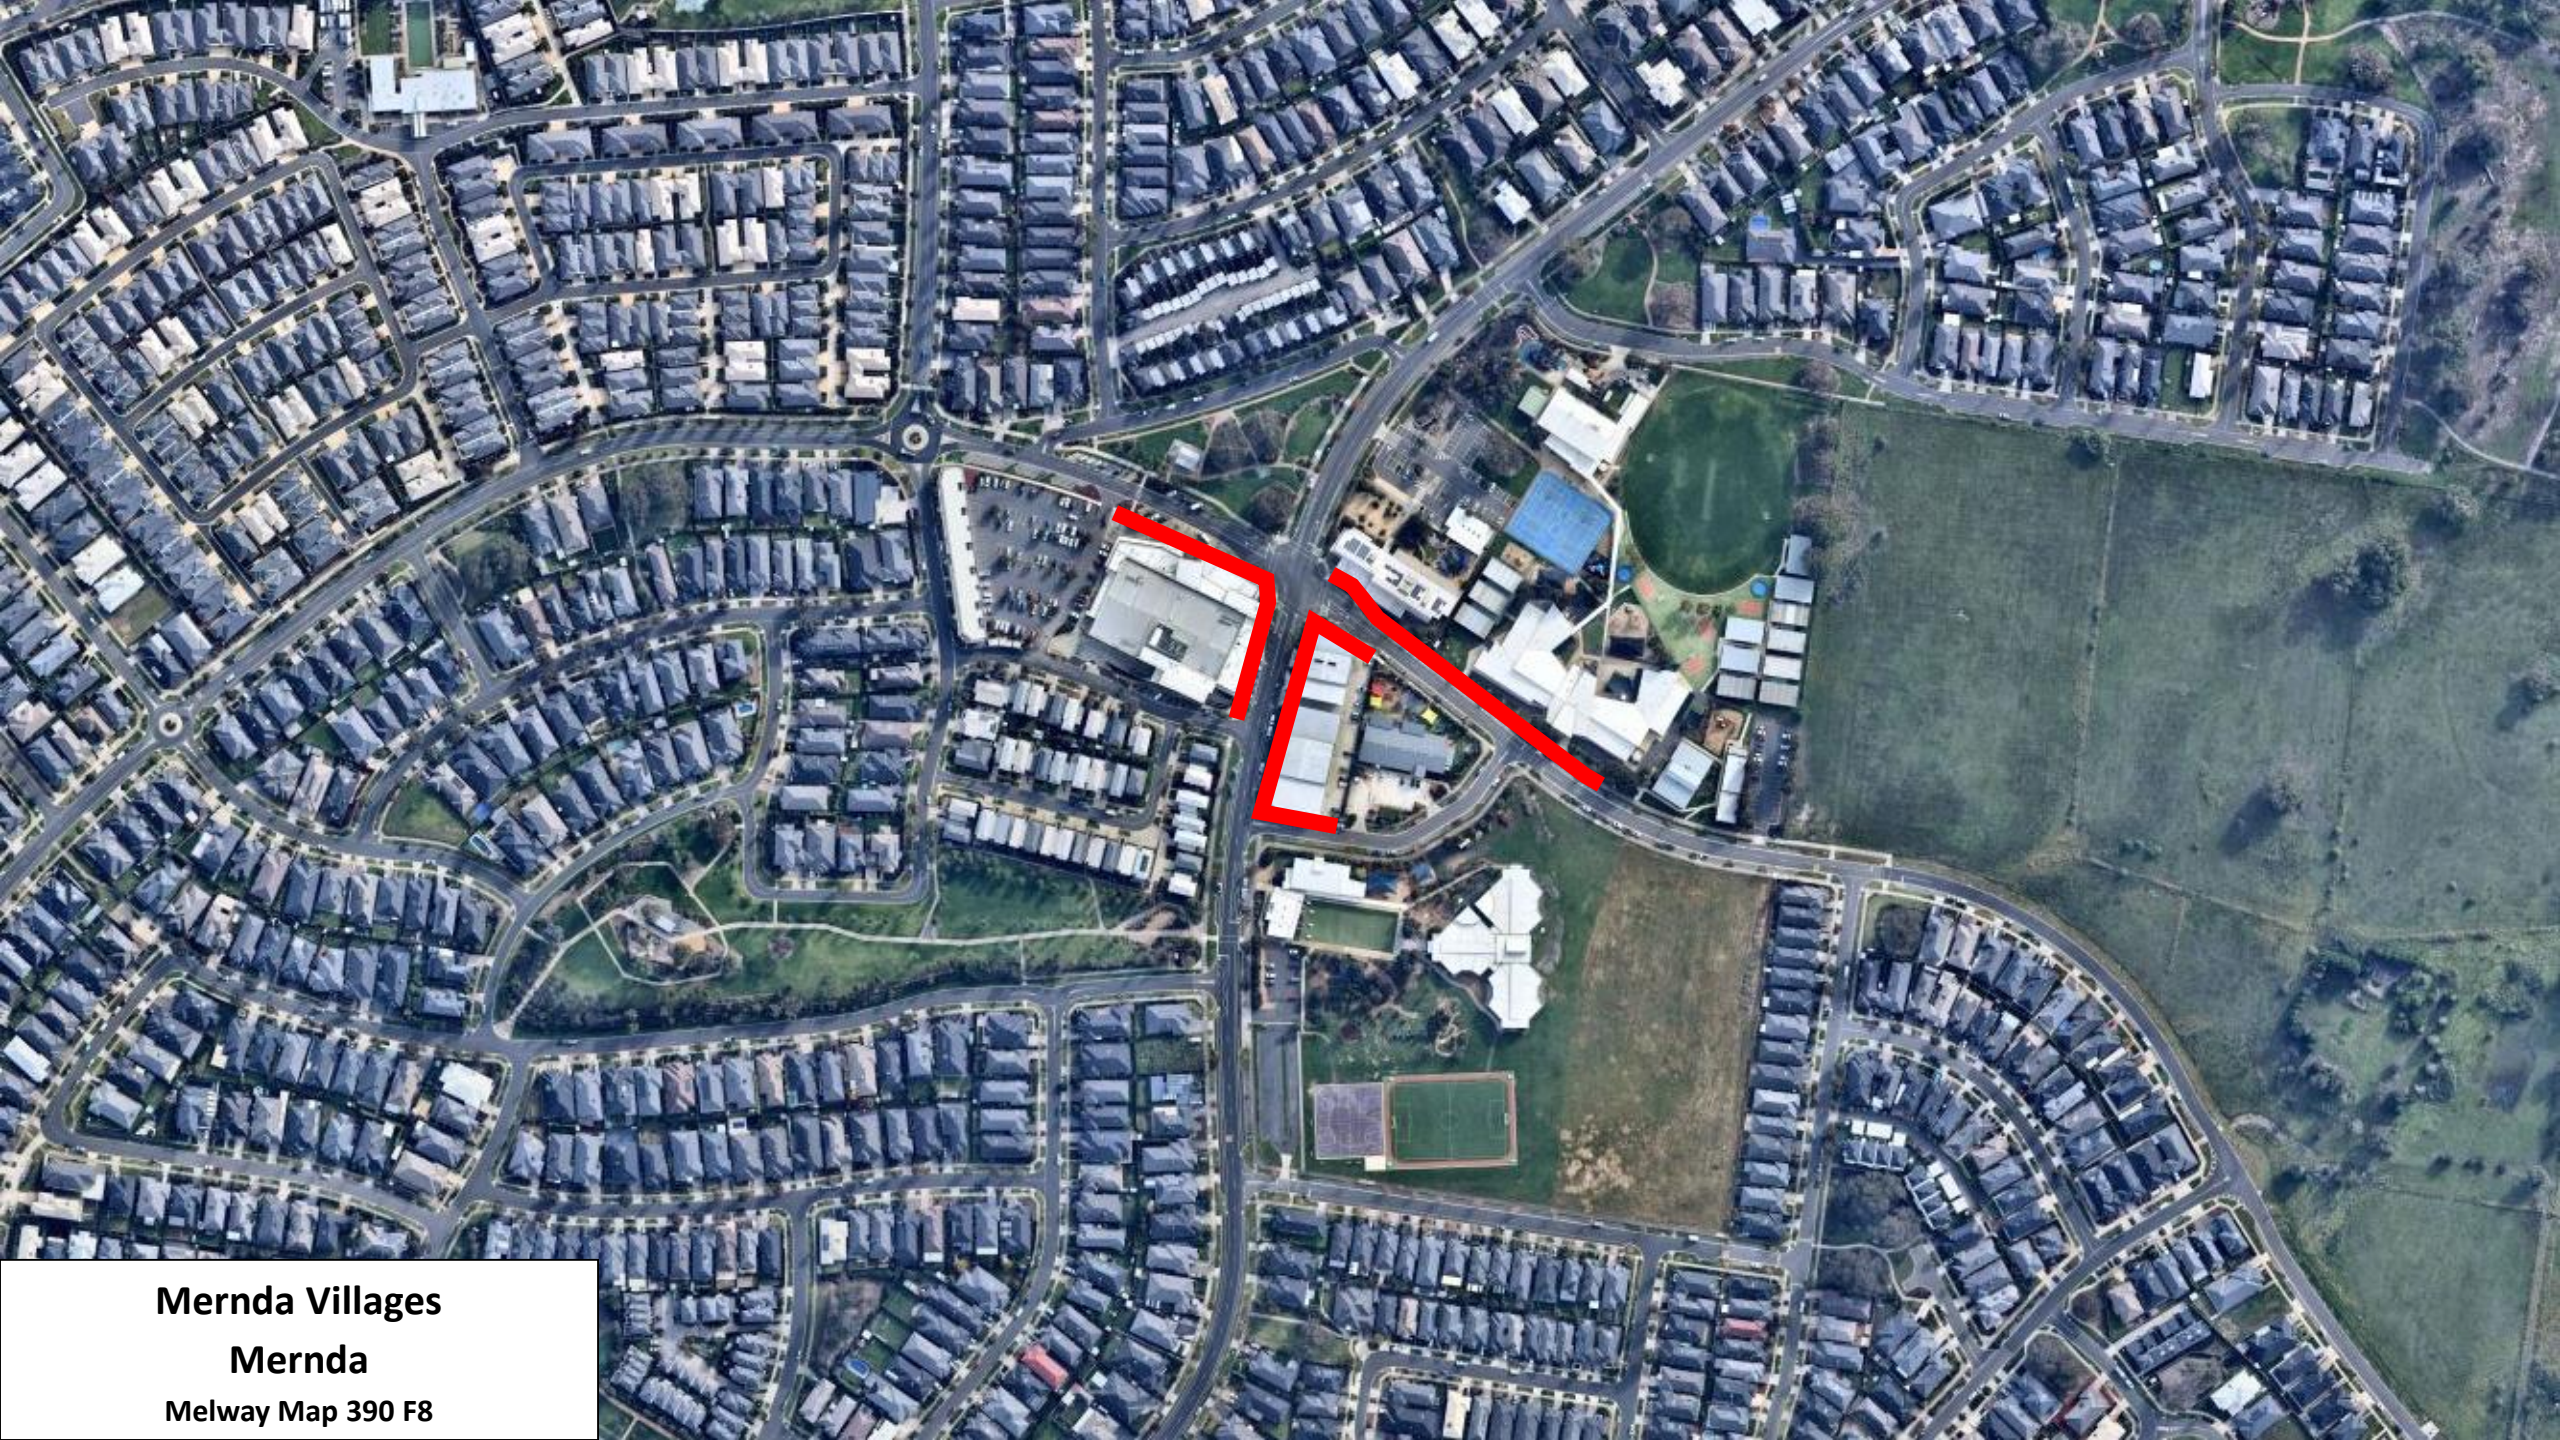

Mernda Villages

Mernda

Melway Map 390 F8