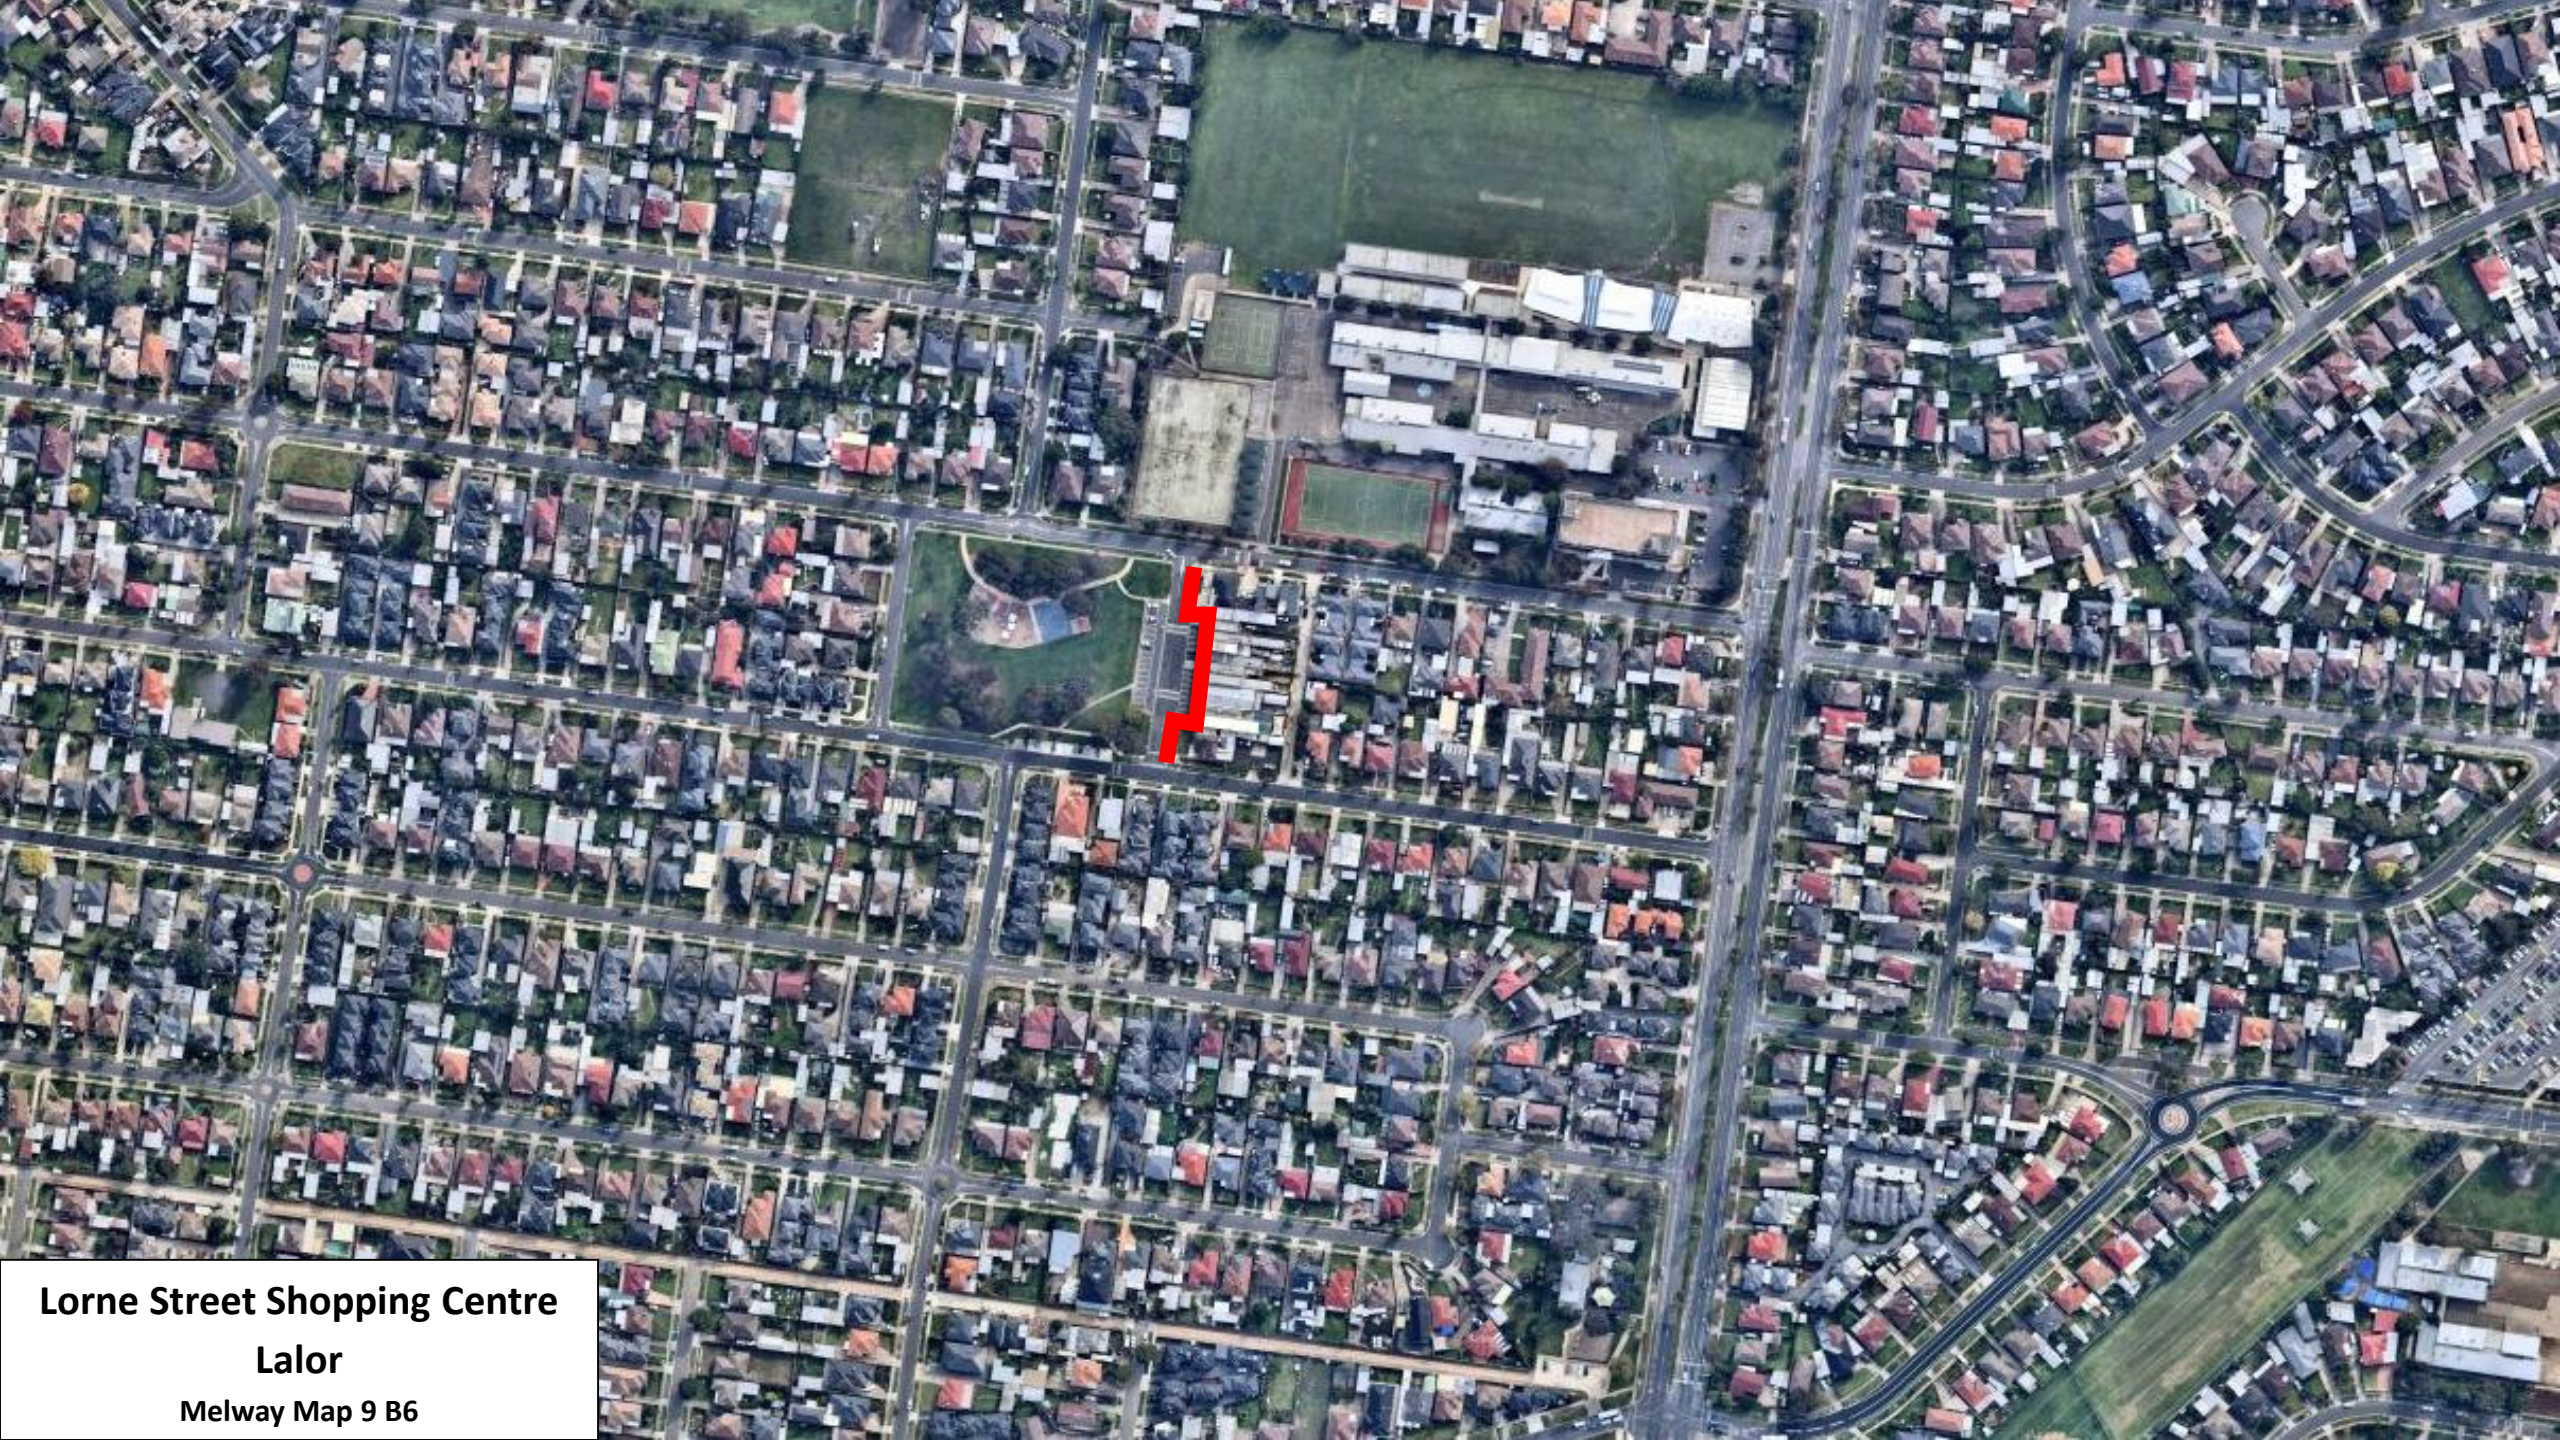

Lorne Street Shopping Centre
Lalor
Melway Map 9 B6