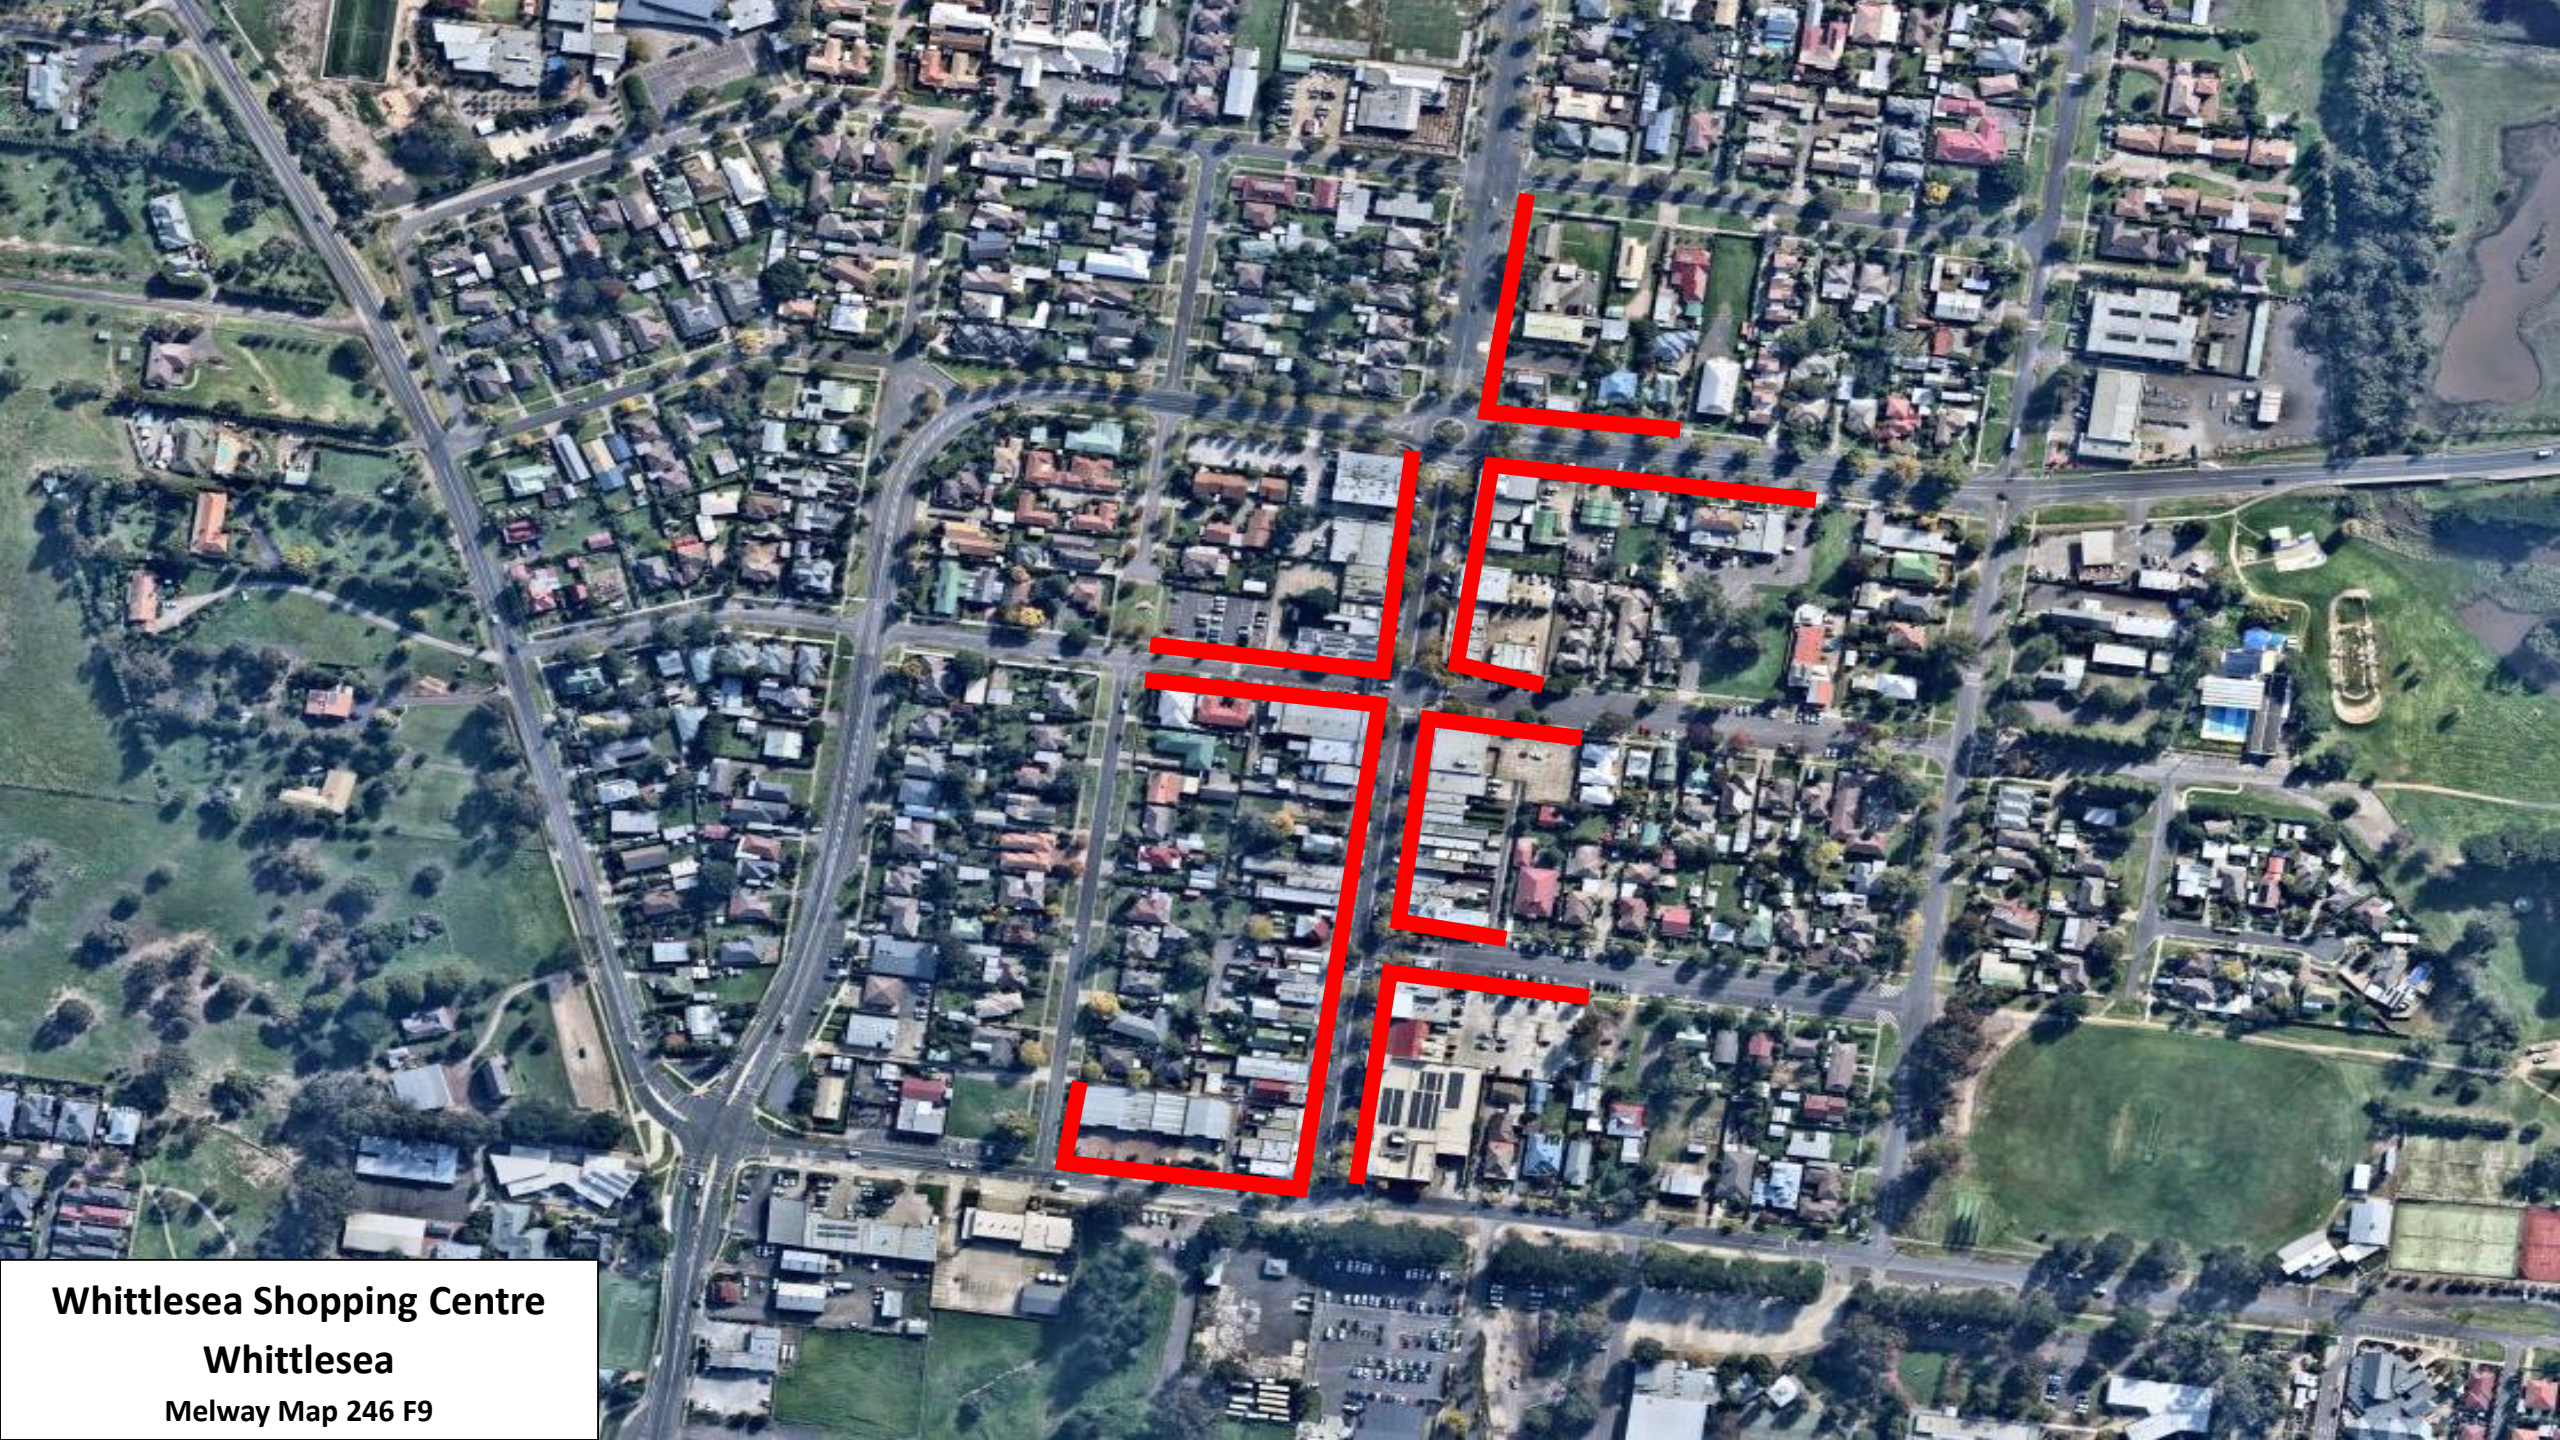

Attachment 2: Pathway - Hierarchy 1

Register of Public Roads

Legend

The red shaded areas on each map denote Pathway - Hierarchy 1

South Morang Railway Station
South Morang
Melway Map 183 A11

Epping Railway Station
Epping
Melway Map 182 C12

Bundoora Shopping Centre
Bundoora
Melway Map 9 J12

Epping Plaza Shopping Centre
Epping
Melway Map 182 A12

Lalor Shopping Centre

Lalor

Melway Map 8 K5

Thomastown Shopping Centre
Thomastown
Melway Map 8 J7

Whittlesea Shopping Centre

Whittlesea

Melway Map 246 F9

Dalton Village

Epping

Melway Map 9 C2

Gorge Road Shopping Centre
South Morang
Melway Map 183 F12

Greenbrook Shopping Centre
Epping
Melway Map 182 E10

High Street Shopping Centre
Epping
Melway Map 182 A11