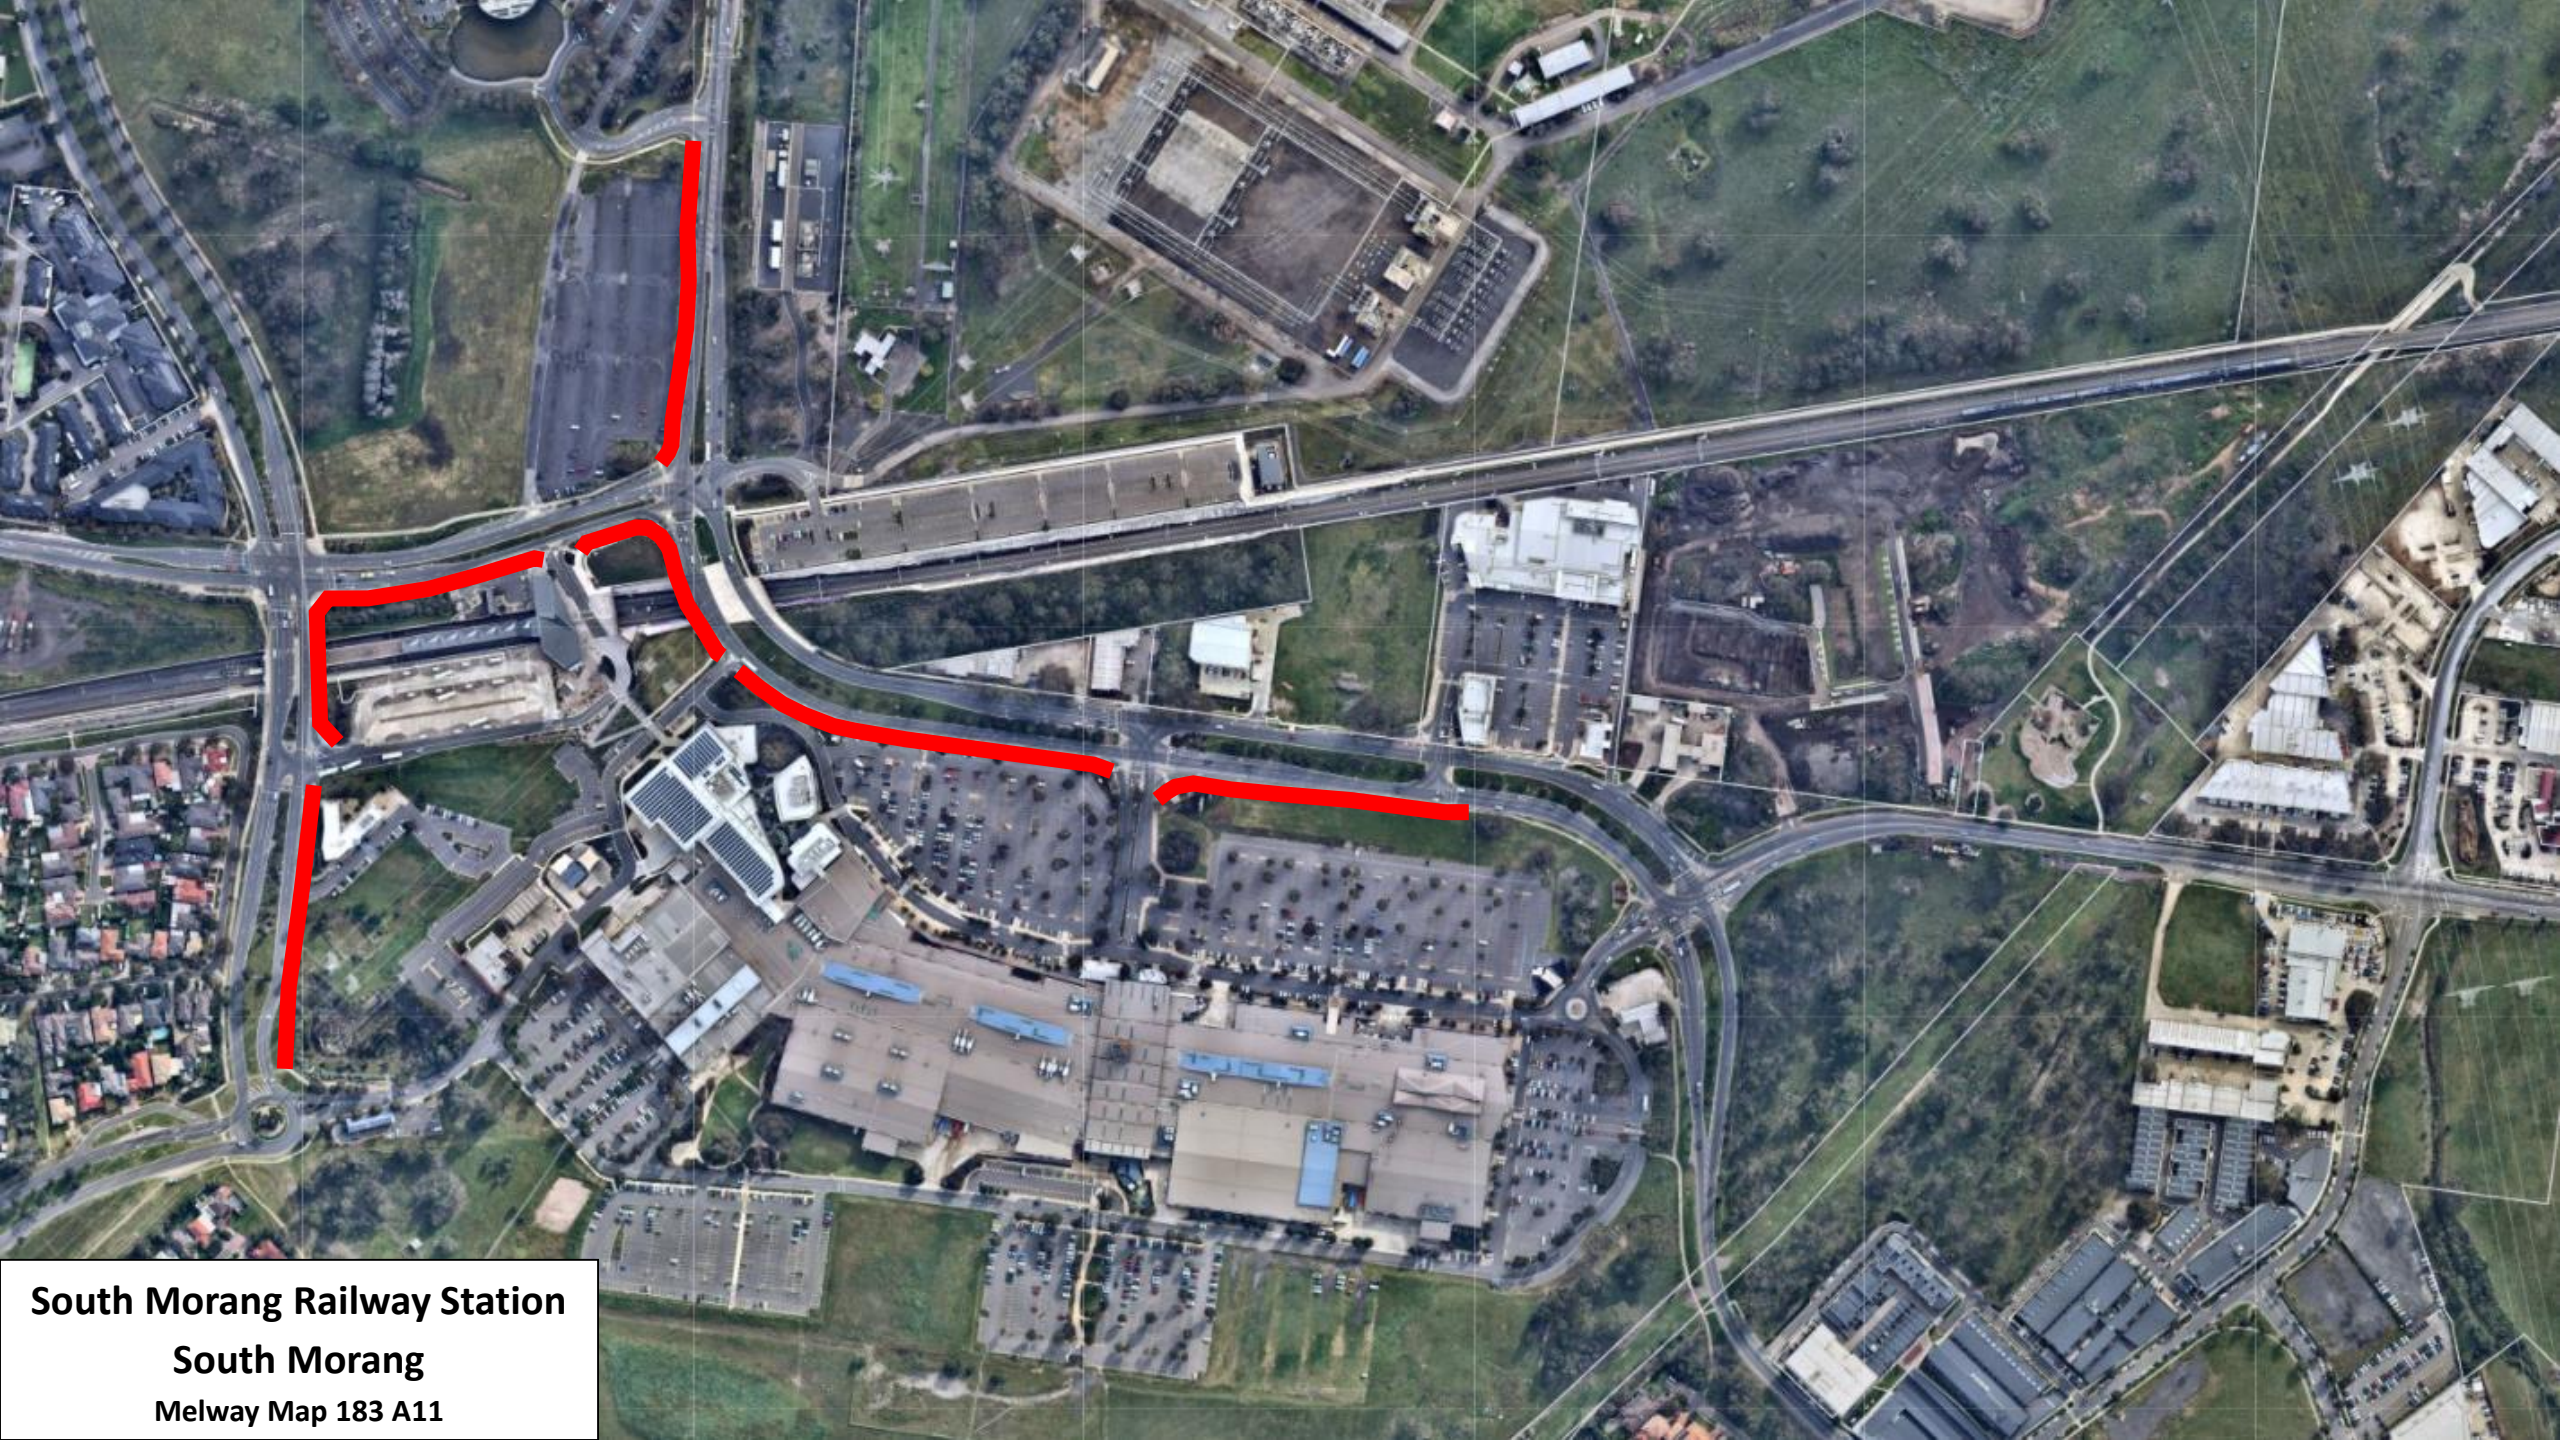

Attachment 2: Pathway - Hierarchy 1

Register of Public Roads

Legend

The red shaded areas on each map denote Pathway - Hierarchy 1

South Morang Railway Station
South Morang
Melway Map 183 A11

Epping Railway Station
Epping
Melway Map 182 C12

**Loral Railway Station and
Rochdale Square, Loral**
Melway Map 8 K4

Thomastown Railway Station
Thomastown
Melway Map J7

Keon Park Railway Station
Thomastown
Melway Map 8 J11

Plenty Road Tram Terminus
Bundoora
Melway Map 10 B7