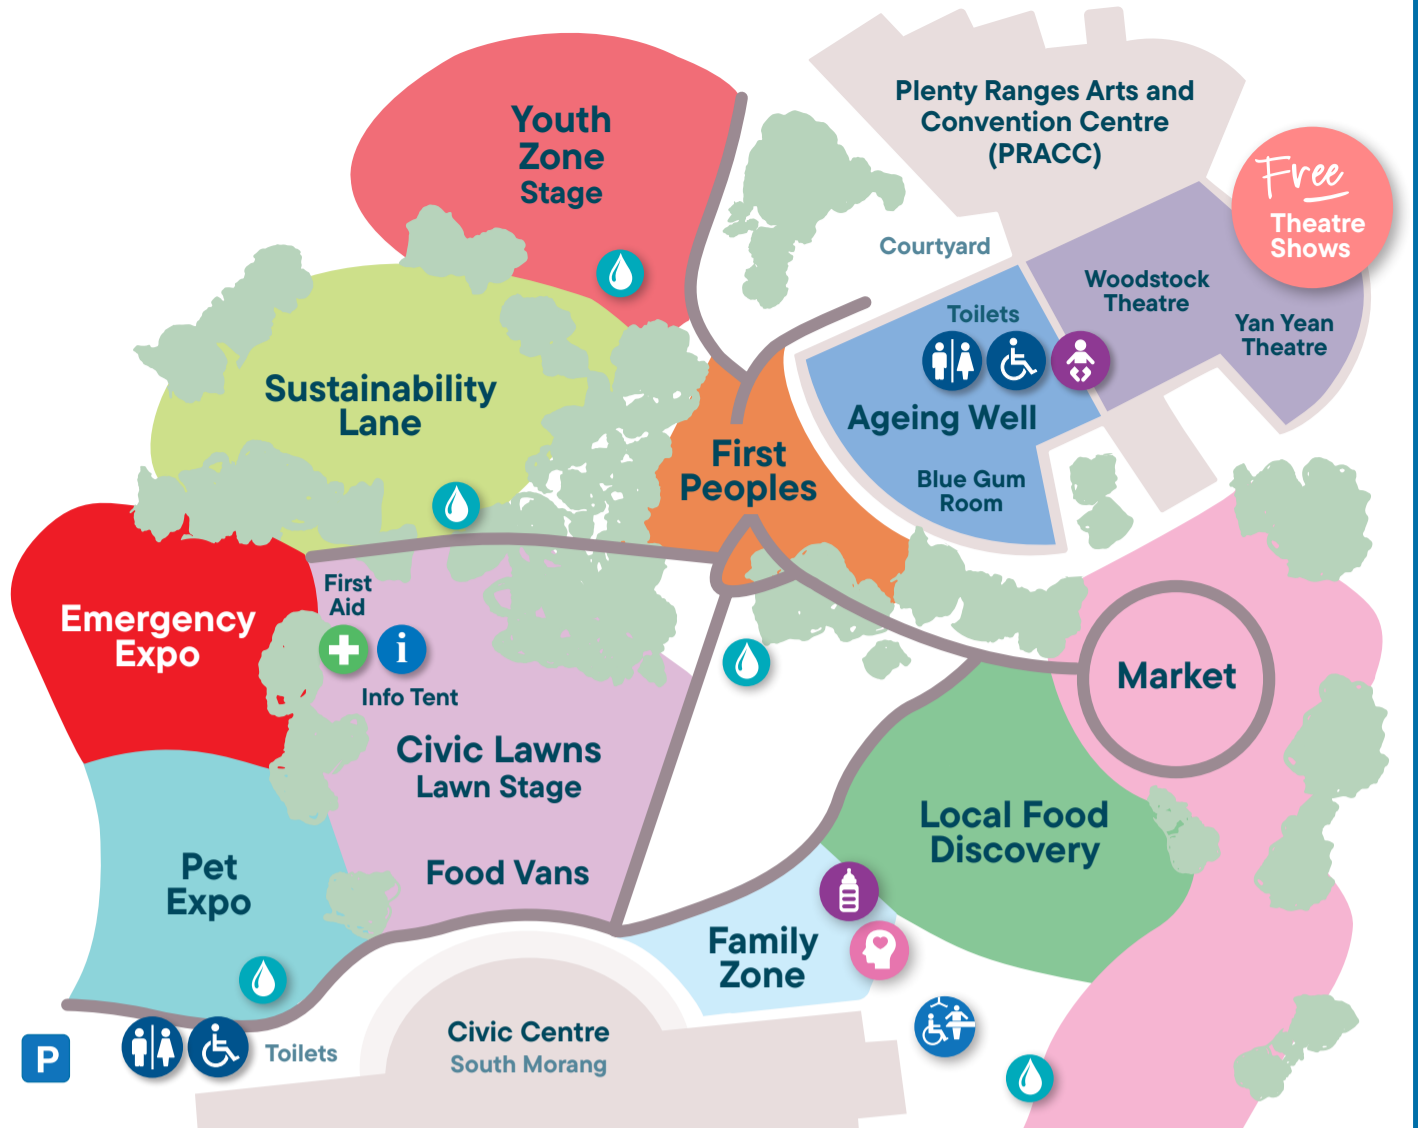

TIME	ACTIVITY	LOCATION
11am	Adrian Whyte Trio	Lawn Stage
	Dame Cara Lynne	Ageing Well – Blue Gum Room, PRACC
11.10am	Mernda Afro Dance	Youth Stage
11.15am	Emelia Jackson cooks	Local Food Discovery
11.30am	Alfoxtton Dog Agility Show	Pet Expo
	German story time and craft activity	Family Zone
	Macedonian cultural dance	Ageing Well – Blue Gum Room, PRACC
11.50am	Renee Naccari	Youth Stage
12pm	Dr. Hubble's Bubbles	Woodstock Theatre, PRACC
	City of Whittlesea Community Awards	Lawn Stage
	Golf presentation with Bryan Wearne	Ageing Well – Blue Gum Room, PRACC
12.15pm	Emelia Jackson cooks	Local Food Discovery
12.30pm	Brent Watkins	Youth Stage
	Yoga with the Malaysian Seniors Social Group	Ageing Well – Blue Gum Room, PRACC
	Stunned Mullet Circus	Lawn Stage
1pm	Velveteen Rabbit	Yan Yean Theatre – PRACC
	Pearly Shells Hot Five	Lawn Stage
	Filipino cultural performance	Ageing Well – Blue Gum Room, PRACC
1.10pm	Mitch Tambo	Youth Stage
1.30pm	Alfoxtton Dog Agility Show	Pet Expo
	Adrian Whyte Trio	Ageing Well – Blue Gum Room, PRACC
1.45pm	The Amazing Hazel	Lawn Stage
2pm	Cooking demonstration with Simply Lentils	Local Food Discovery
	Active Whittlesea – Senior's exercise class	Ageing Well – Blue Gum Room, PRACC
	Squid Nebula	Lawn Stage
2.05pm	Zak Gully	Youth Stage
2.30pm	Dr. Hubble's Bubbles	Woodstock Theatre, PRACC
	Whittlesea Men's Shed ukelele group	Ageing Well – Blue Gum Room, PRACC
2.45pm	Jag	Youth Stage
3pm	Groove Dimension	Lawn Stage
	Alfoxtton Dog Agility Show	Pet Expo
	Andrew Herzog	Ageing Well – Blue Gum Room, PRACC
	Cooking demonstration with Abruzzo Lab	Local Food Discovery
3.25pm	Ramona Sky	Youth Stage
3.30pm	Velveteen Rabbit	Yan Yean Theatre - PRACC
	Whittlesea Men's Shed ukelele	Ageing Well – Blue Gum Room, PRACC
3.45pm	The Amazing Hazel	Lawn Stage
4pm	The Skiffle Sisters	Lawn Stage
4pm	Vietnamese cultural dance	Ageing Well – Blue Gum Room, PRACC
4.05pm	Alkalide	Youth Stage
4.30pm	Dame Cara Lynne	Ageing Well – Blue Gum Room, PRACC

LEGEND

- First aid
- Water refill station
- Information tent
- Sensory space
- Toilets
- Baby changeroom
- Breastfeeding space
- Parking
- Marveloo Mobile Accessible Restroom

Marveloo is a modified Changing Places toilet equipped with a ceiling hoist and an adult change table, specifically designed for individuals who require these facilities and cannot use a standard accessible toilet. Marveloo is a locked amenity requires a Master Locksmith Access Key (MLAK) to open the toilet. This key is necessary to unlock the facility.

Youth Zone Stage

Enjoy a huge range of activities designed for young people aged 12 to 25 including live entertainment by talented local young musicians and artists, giant games and free slushies, popcorn and photobooth.

11am Benny Gregs

Bringing only good vibes, MC Benny will lead you through a show-stopping lineup of young musicians.

11.10am Mernda Afro Dance

Claire, Janelle, and Tadiwa lead an Afro Dance group celebrating African culture through energetic moves and music.

11.50am Renee Naccari

Renee Naccari is a Melbourne singer, songwriter, and producer who mixes Pop with R&B, Lo-fi, Jazz, Indie, and Rock.

12.30pm Brent Watkins

Brent Watkins, a Gunaai Kurnai artist with Noongar Yamatji roots, blends traditional dance and hip-hop to share cultural stories.

1.10pm Mitch Tambo

Australian World Music Star Mitch Tambo is a "new voice for a generation," bridging cultures through music. His debut album *Guurama-Li* topped iTunes charts worldwide, and his *You're the Voice* cover is the first Gamilaraay-language song to surpass 1 million streams.

2.05pm Zak Gully

Zak Gully is a young emerging Indie Folk-Pop singer-songwriter with deep connection and passion for Australia's nature and travel. Zak's debut single *Travelling Lady* is gaining traction, showcasing Zak's unique sound and heartfelt storytelling.

2.45pm Jag

Jag is a raw, genre-bending musician from Melbourne, incorporating elements of non-naturalistic theatre and poetry.

3.25pm Ramona Sky

Naarm/Melbourne band *Ramona Sky* blends 70s rock 'n' roll with a modern groove. Known for high-energy performances, they were 2022 Music Victoria Awards Best Group nominees and have built a strong live reputation nationwide.

4.05pm Alkalide

Alkalide formed two years ago at William Ruthven Secondary College, uniting talented students through their passion for music. They explore and perform a diverse range of styles.

Lawn Stage

11am Adrian Whyte Trio

Adrian Whyte Trio relives the amazing music of Elvis, Johnny Cash, Carl Perkins, Roy Orbison, *Howlin' Wolf*, BB King and many more of your favourite artists from the 50s and 60s.

12pm City of Whittlesea Community Awards

Join us to celebrate residents who have gone above and beyond for our community.

12.30pm Stunned Mullet Circus