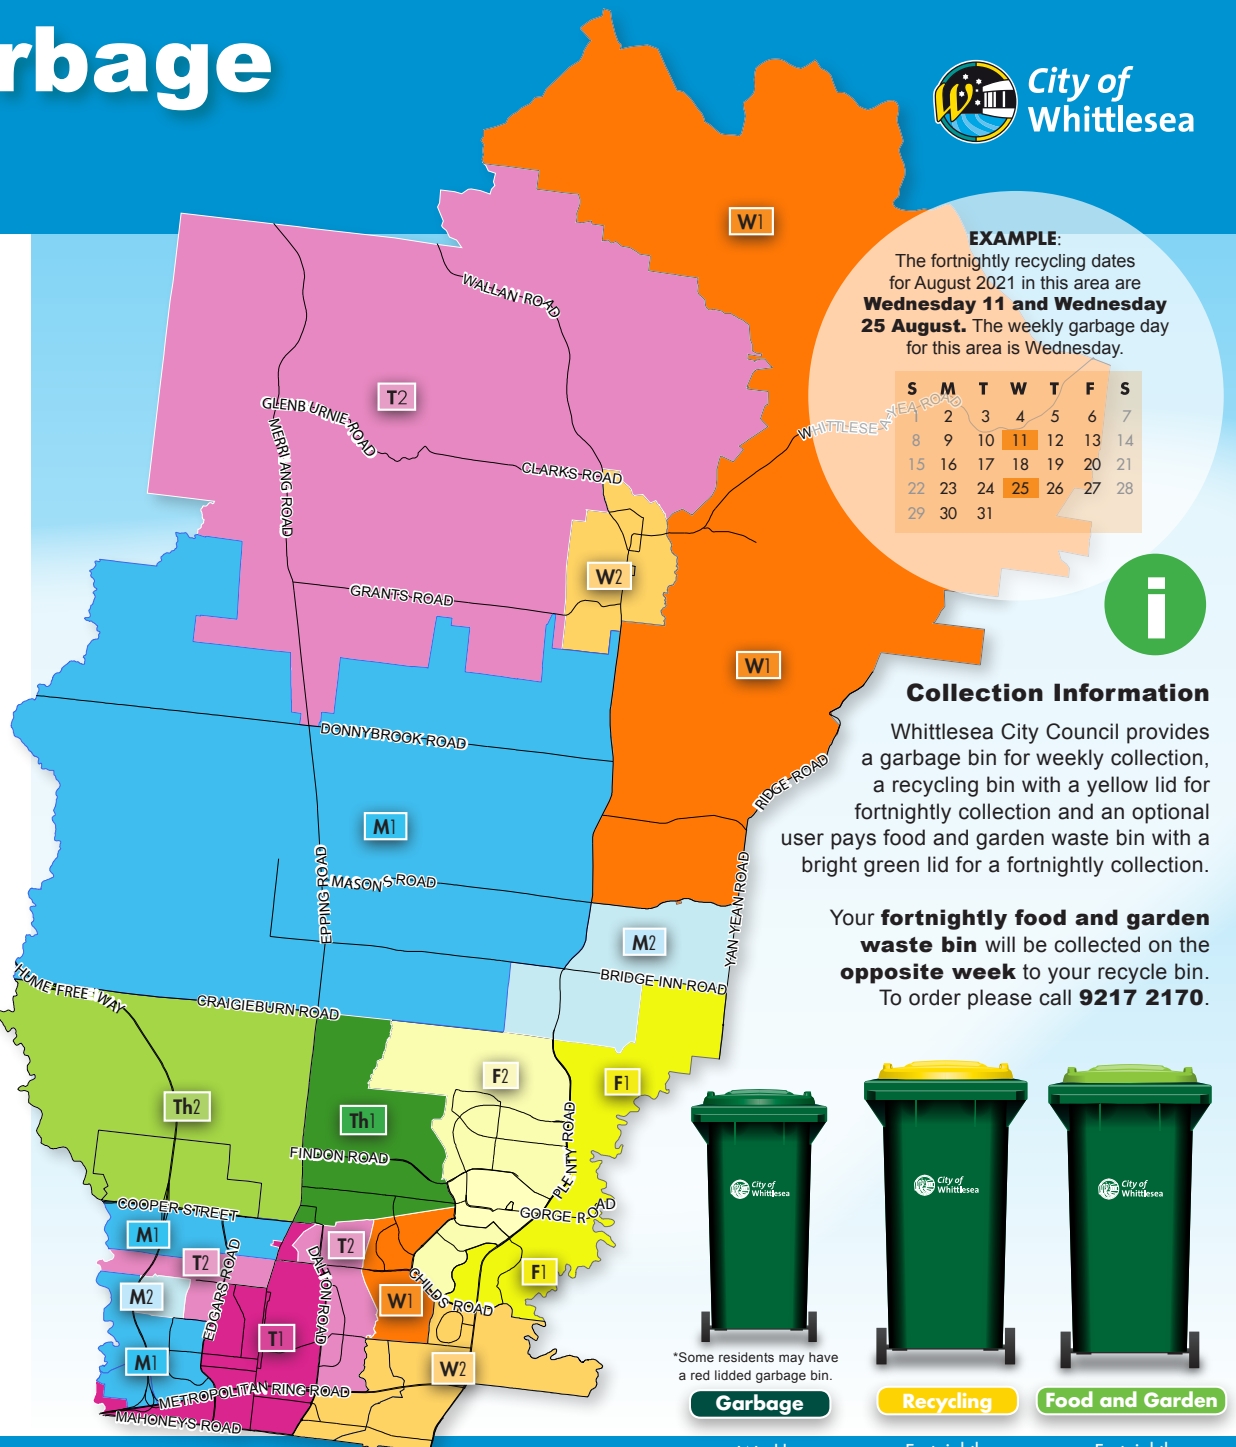

Recycling and garbage collections 2021

To check your fortnightly recycling collection dates, find the area you live on the map and match the colour to the calendar below.

- M1 Monday Week 1
- W1 Wednesday Week 1
- F1 Friday Week 1
- M2 Monday Week 2
- W2 Wednesday Week 2
- F2 Friday Week 2
- T1 Tuesday Week 1
- Th1 Thursday Week 1
- Public Holiday (No collection)
- T2 Tuesday Week 2
- Th2 Thursday Week 2

January 2021							February 2021							March 2021						
S	M	T	W	T	F	S	S	M	T	W	T	F	S	S	M	T	W	T	F	S
					1	2														
3	4	5	6	7	8	9	7	8	9	10	11	12	13	7	8	9	10	11	12	13
10	11	12	13	14	15	16	14	15	16	17	18	19	20	14	15	16	17	18	19	20
17	18	19	20	21	22	23	21	22	23	24	25	26	27	21	22	23	24	25	26	27
24	25	26	27	28	29	30	28							28	29	30	31			
31																				

July 2021							August 2021							September 2021						
S	M	T	W	T	F	S	S	M	T	W	T	F	S	S	M	T	W	T	F	S
				1	2	3											1	2	3	4
4	5	6	7	8	9	10	1	2	3	4	5	6	7	5	6	7	8	9	10	11
11	12	13	14	15	16	17	8	9	10	11	12	13	14	12	13	14	15	16	17	18
18	19	20	21	22	23	24	15	16	17	18	19	20	21	19	20	21	22	23	24	25
25	26	27	28	29	30	31	22	23	24	25	26	27	28	26	27	28	29	30		
							29	30	31											

EXAMPLE:
 The fortnightly recycling dates for August 2021 in this area are **Wednesday 11 and Wednesday 25 August**. The weekly garbage day for this area is Wednesday.

S	M	T	W	T	F	S
	2	3	4	5	6	7
8	9	10	11	12	13	14
15	16	17	18	19	20	21
22	23	24	25	26	27	28
29	30	31				